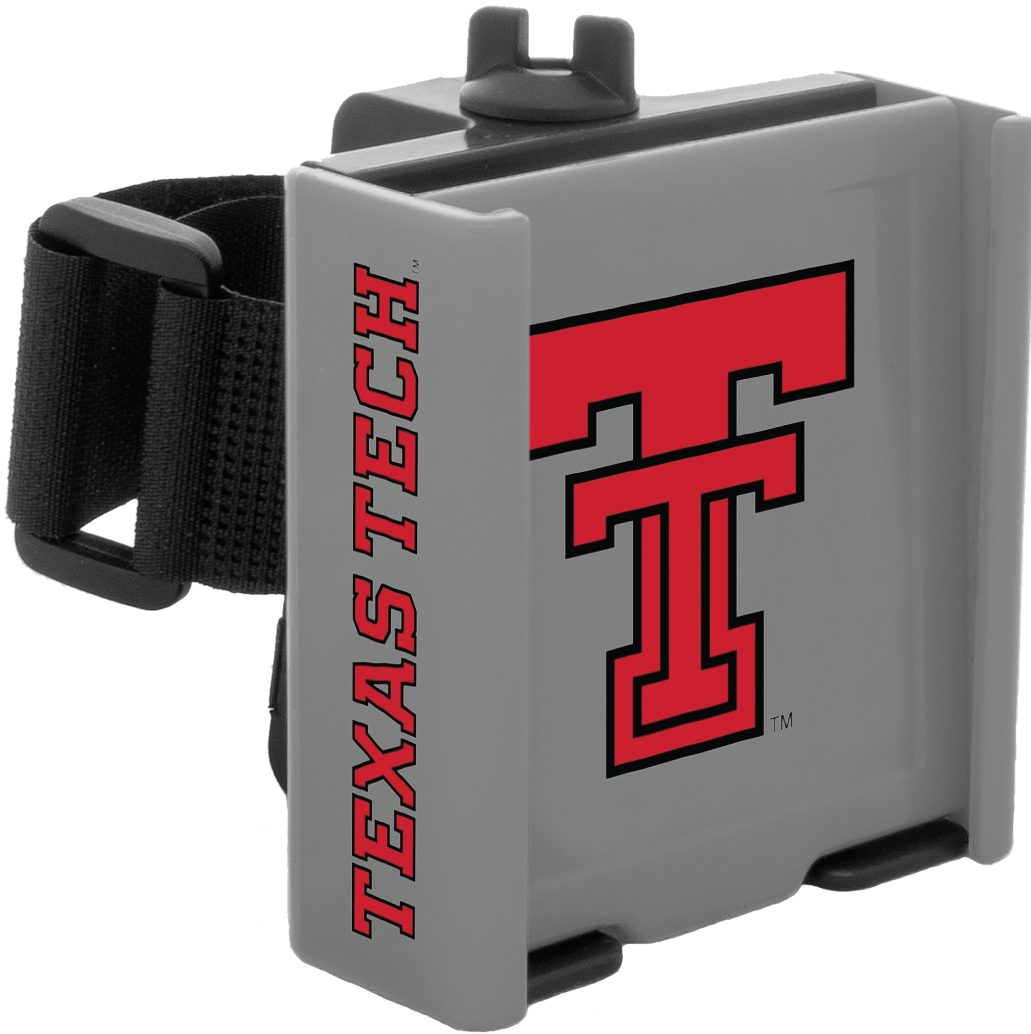

# PC202C-Texas Tech 012021

LEFT

FRONT

RIGHT

PRODUCT:

**Phone Caddy**

COLOR:

**Gray**

SCHOOL:

**Texas Tech**

All colors used follow the official logo style guide unless specified otherwise.