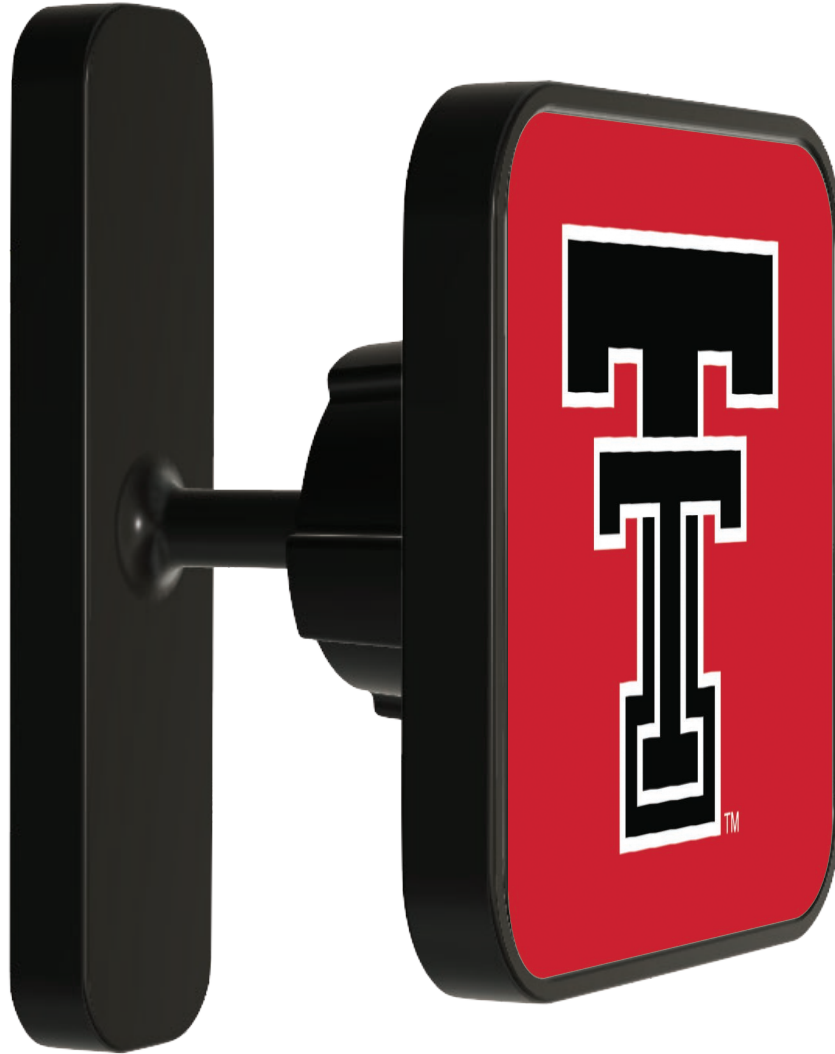

MC101C-Texas Tech 02

FRONT

PRODUCT:

Magnetic Phone Caddy

COLOR:

Black

SCHOOL:

Texas Tech

All colors used follow the official logo style guide unless specified otherwise.