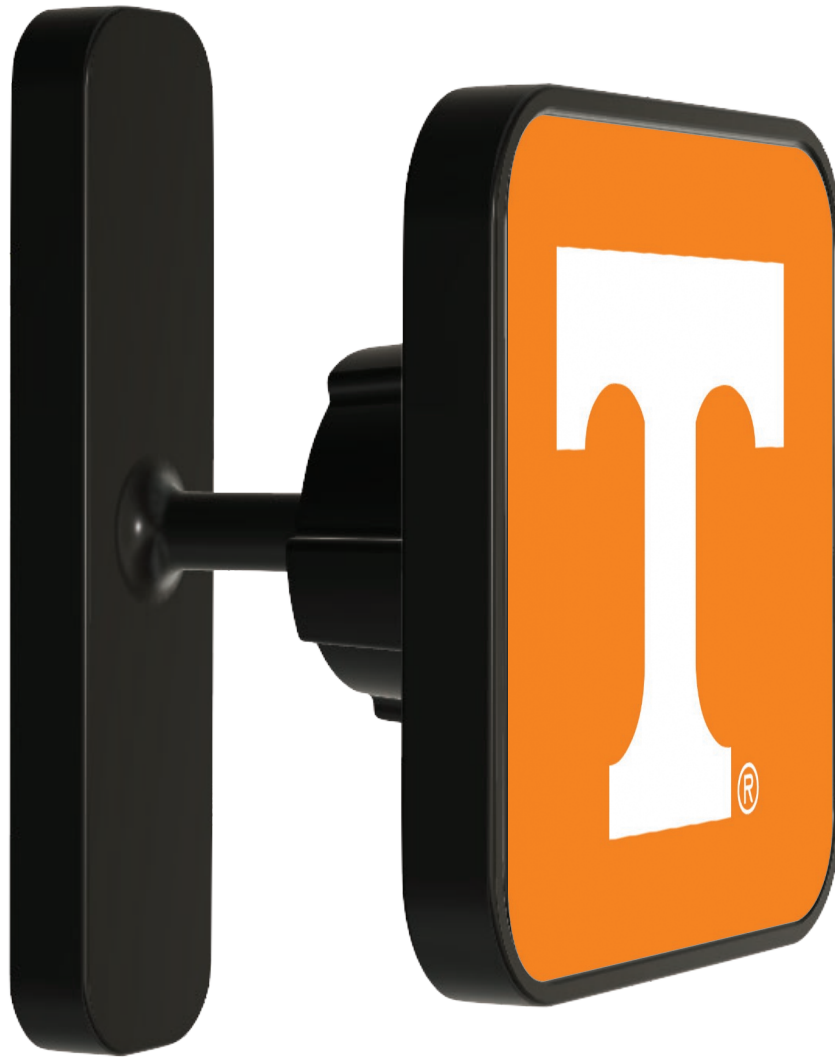

MC101C-Tennessee 02

FRONT

PRODUCT:

Magnetic Phone Caddy

COLOR:

Black

SCHOOL:

Tennessee

All colors used follow the official logo style guide unless specified otherwise.