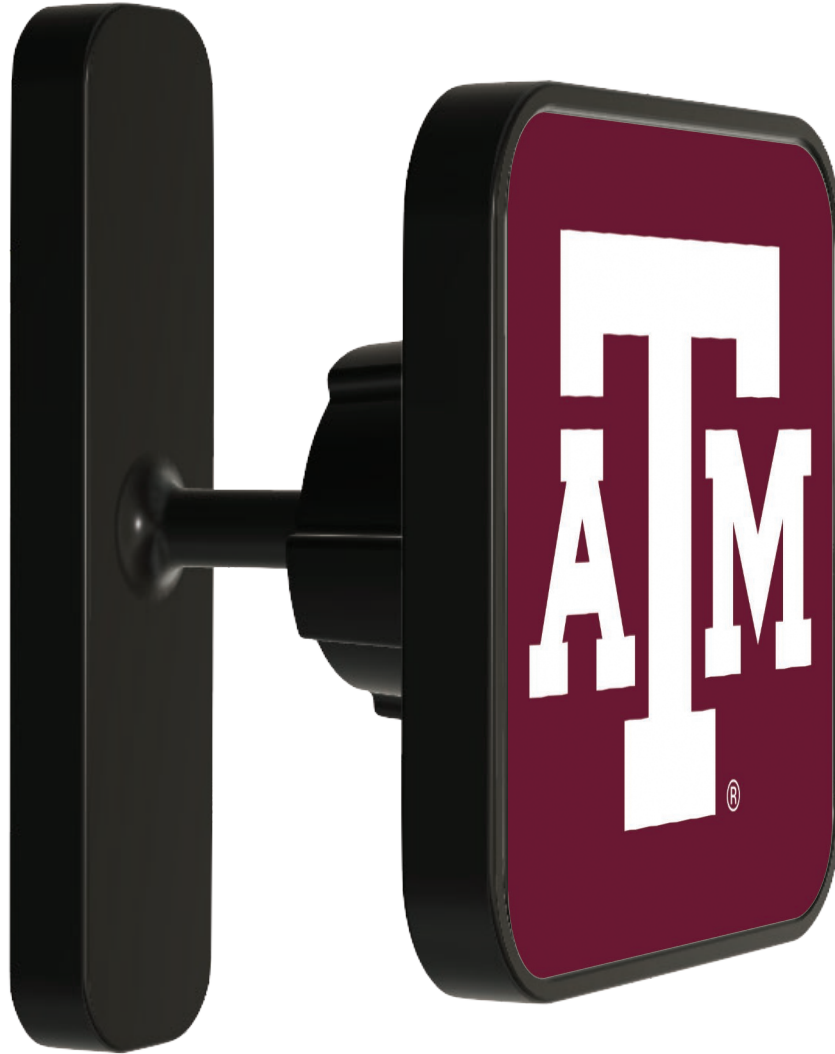

Magnetic Phone Caddy

COLOR:

Black

SCHOOL:

TCU

All colors used follow the official logo style guide unless specified otherwise.

MC101C-Tennessee 02

FRONT

PRODUCT:

Magnetic Phone Caddy

COLOR:

Black

SCHOOL:

Tennessee

All colors used follow the official logo style guide unless specified otherwise.

MC101C-Texas A&M 06

FRONT

PRODUCT:

Magnetic Phone Caddy

COLOR:

Black

SCHOOL:

Texas A&M

All colors used follow the official logo style guide unless specified otherwise.