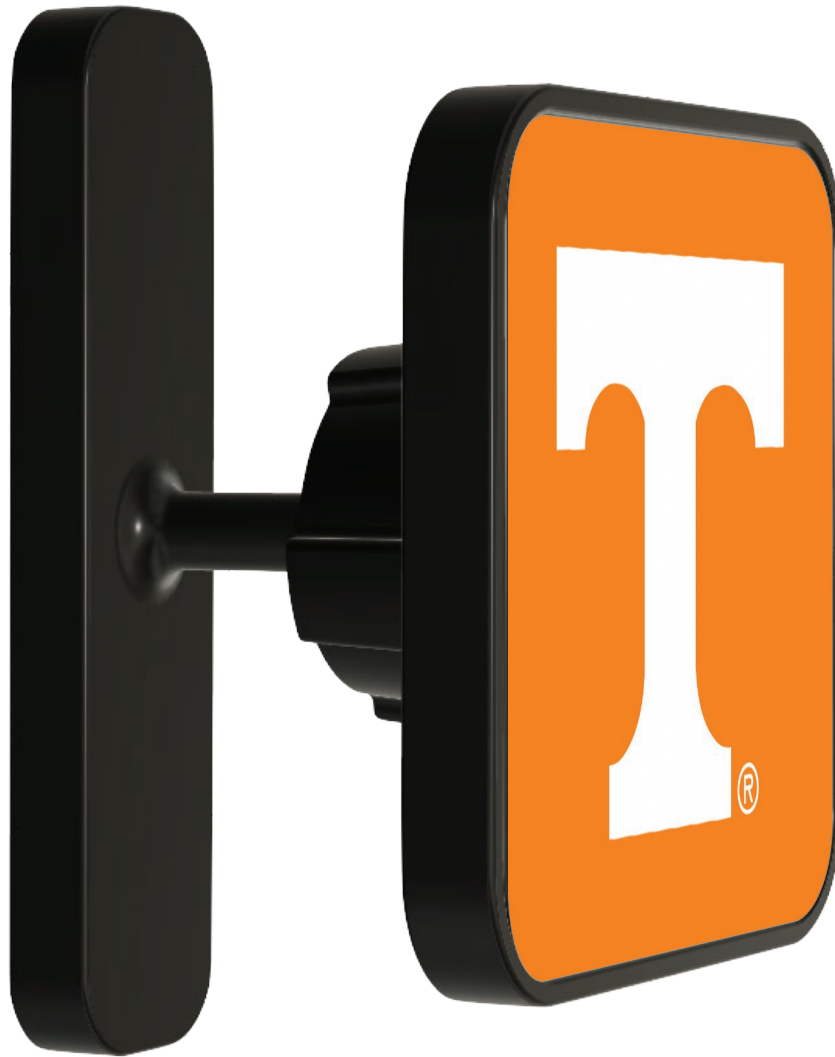

COLOR:

Black

SCHOOL:

South Carolina

All colors used follow the official logo style guide unless specified otherwise.

MC101C-Tennessee 02

FRONT

PRODUCT:

Magnetic Phone Caddy

COLOR:

Black

SCHOOL:

Tennessee

All colors used follow the official logo style guide unless specified otherwise.

MC101C-Texas A&M 06

FRONT