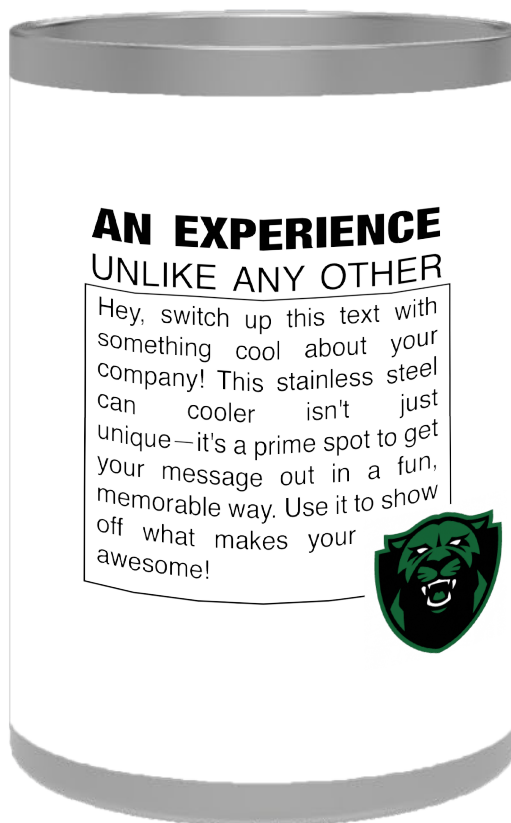

Can Cooler Classic

Can Cooler Artwork

AN EXPERIENCE UNLIKE ANY OTHER

Hey, switch up this text with something cool about your company! This stainless steel can cooler isn't just unique—it's a prime spot to get your message out in a fun, memorable way. Use it to show off what makes your awesome!

Can Cooler Details

Dimensions: 2.75" x 4.25" (D x H)

Artwork Area: 8.6" x 2.25" (W x H)

Back