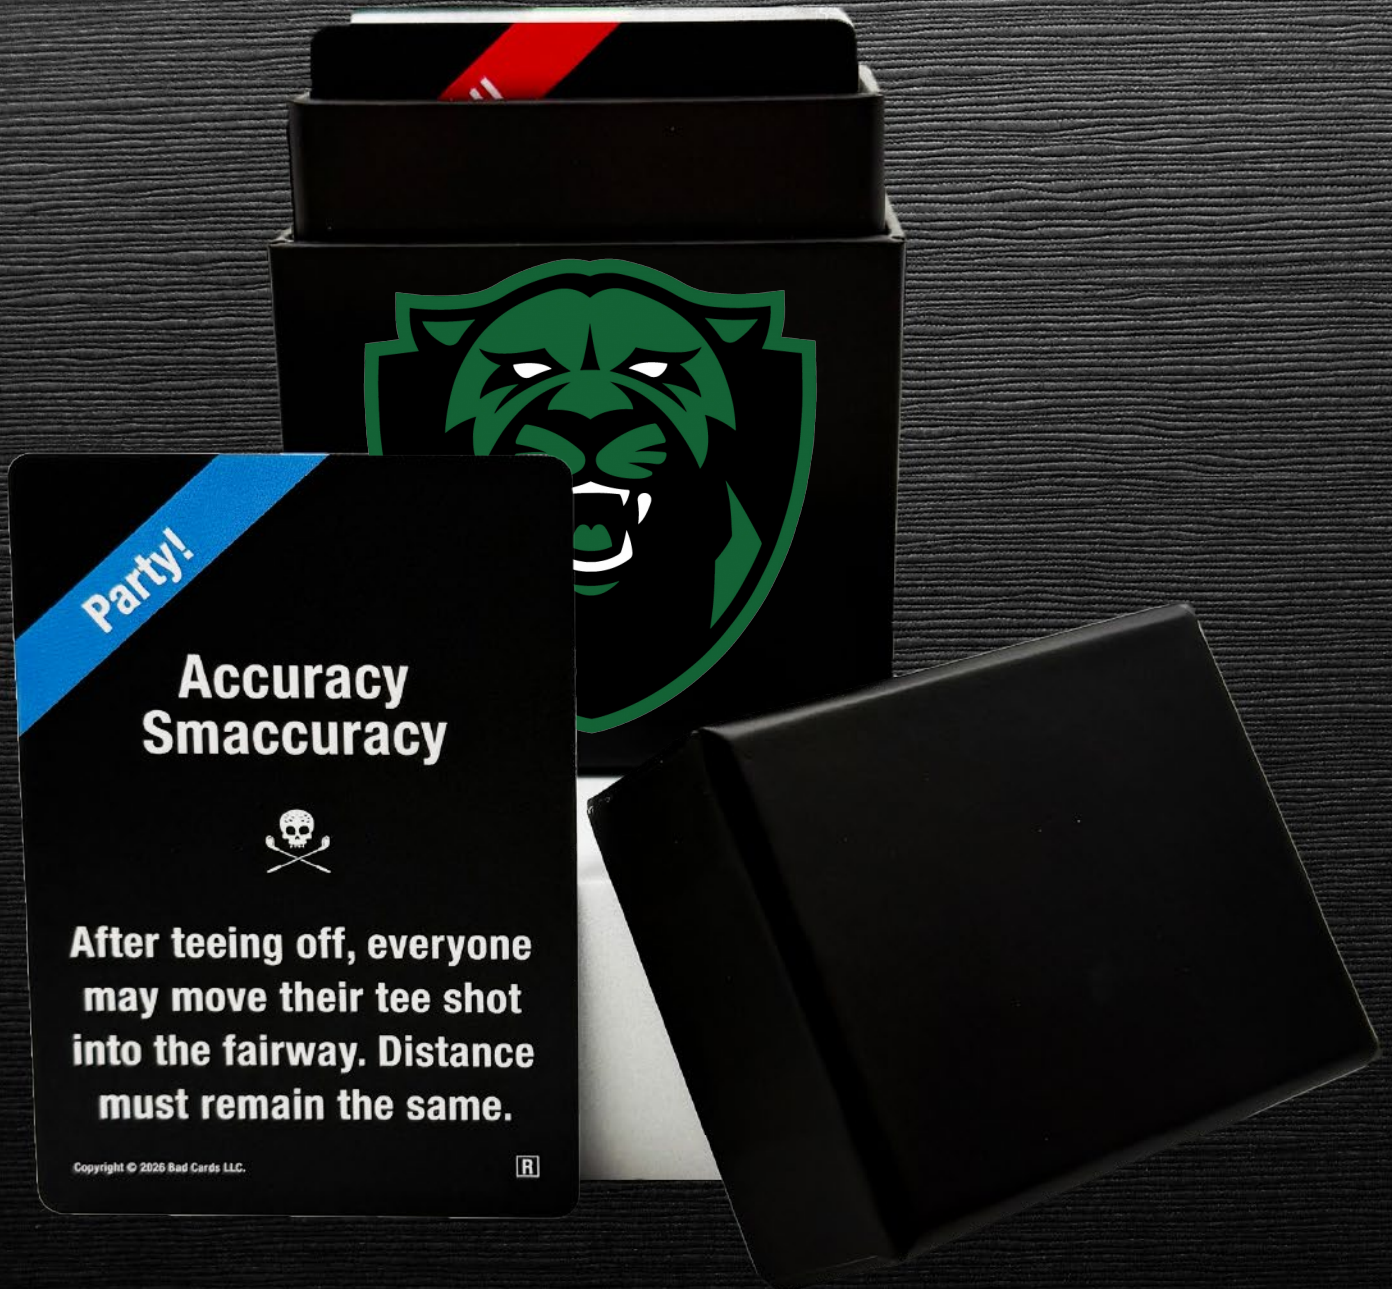

BAD CARDS

FORE GOOD GOLFERS

THE BEST ON COURSE GOLF GAME