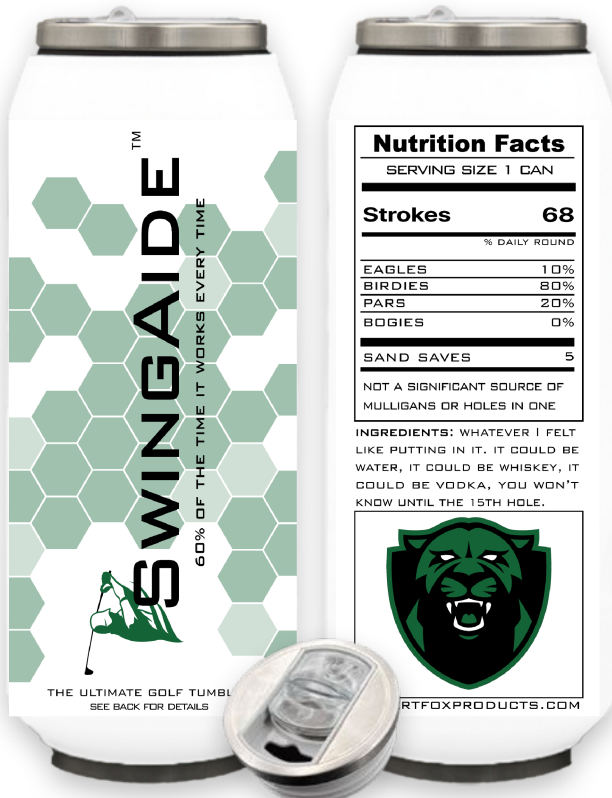

Front

Back

SwingAide Tumbler Details

Dimensions: 2.75" x 7.75" (D x H)

Artwork Area: 8.6" x 6.0" (W x H)