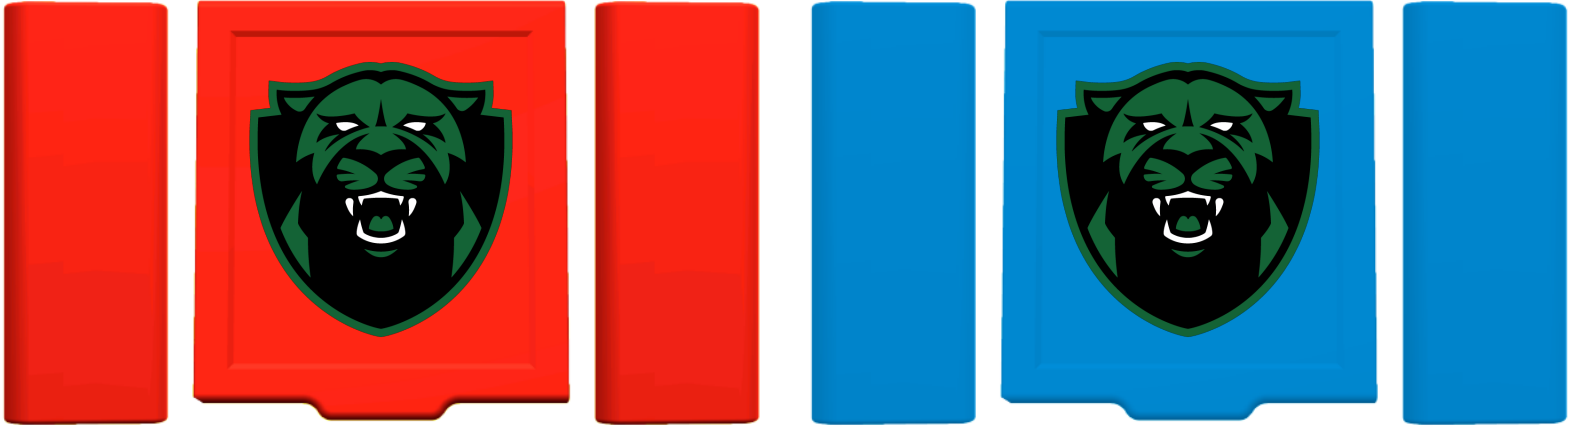

Phone Caddy

Wing

Faceplate

Wing

Faceplate Details

Logo Area: 2.1" x 2.3" (W x H)

Wing Details

Logo Area (x2): 0.8" x 2.75" (W x H)