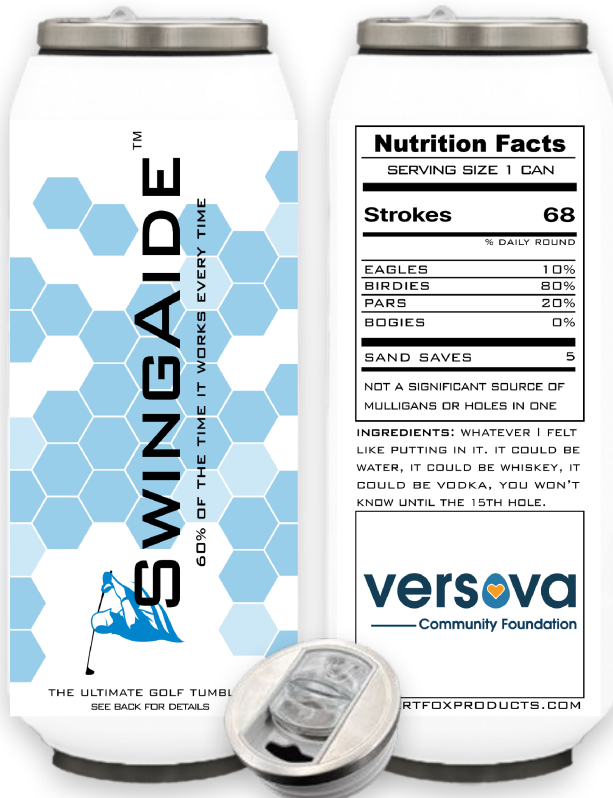

Front

Back

SwingAide Tumbler Details

Dimensions: 2.75" x 7.75" (D x H)

Artwork Area: 8.6" x 6.0" (W x H)