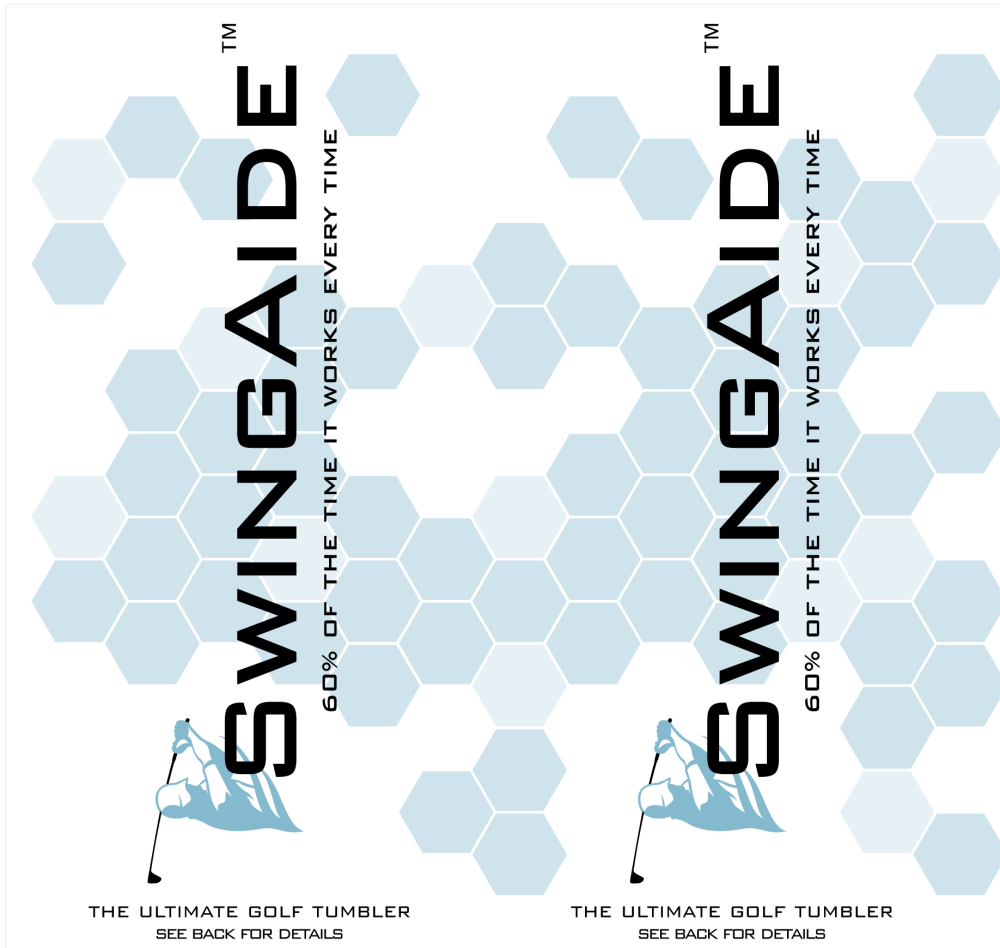

Can Cooler Details

Dimensions: 2.75" x 4.25" (D x H)

Artwork Area: 8.6" x 2.25" (W x H)

Front

Back

Any Color

SwingAide Tumbler

SwingAide Artwork