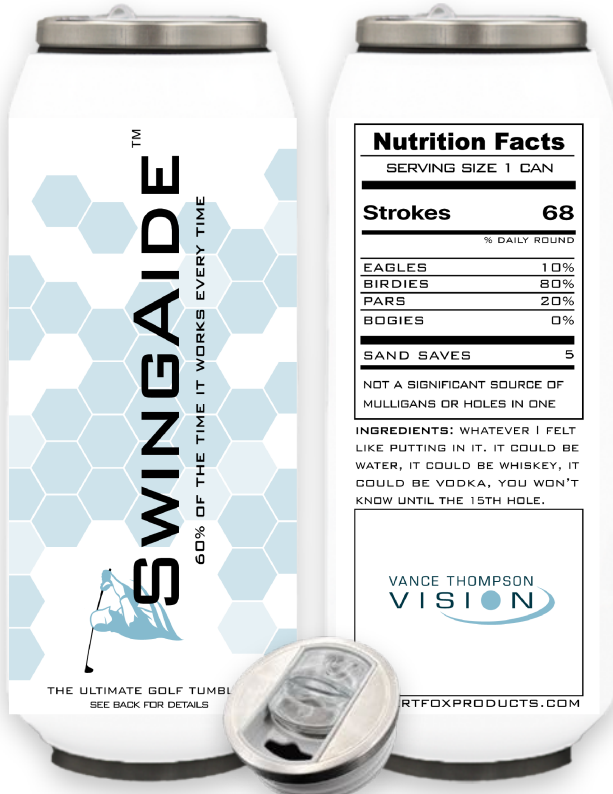

Can Cooler Details

Dimensions: 2.75" x 4.25" (D x H)

Artwork Area: 8.6" x 2.25" (W x H)

Front

Back

Any Color

SwingAide Tumbler

SwingAide Artwork

Nutrition Facts	
SERVING SIZE 1 CAN	
Strokes	68
% DAILY ROUND	
EAGLES	10%
BIRDIES	80%
PARS	20%
BOGIES	0%
SAND SAVES	5
NOT A SIGNIFICANT SOURCE OF MULLIGANS OR HOLES IN ONE	

INGREDIENTS: WHATEVER I FELT LIKE PUTTING IN IT. IT COULD BE WATER, IT COULD BE WHISKEY, IT COULD BE VODKA, YOU WON'T KNOW UNTIL THE 15TH HOLE.