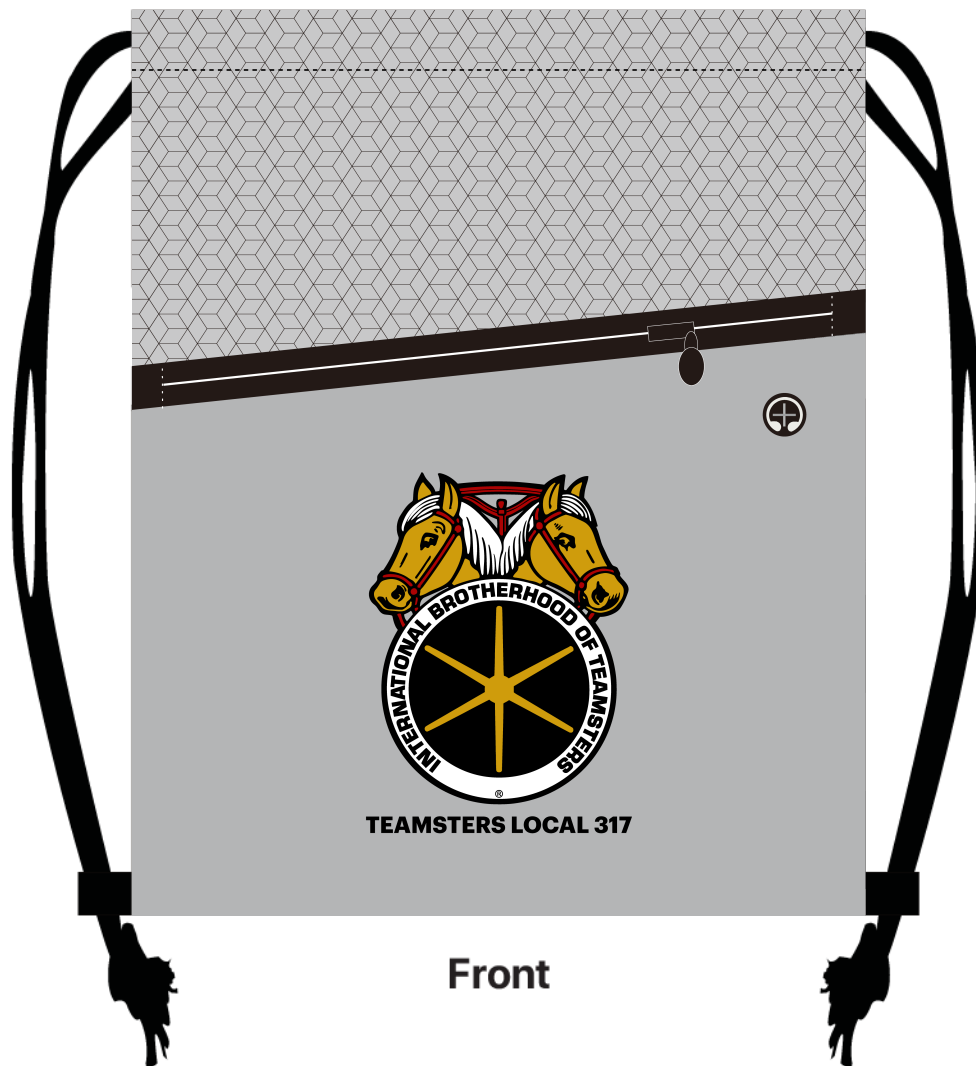

Full Color Logo On Front

Black

Lightweight 210D Oxford Fabric

Dimensions: 13.4" x 16.5" (W x H x D)

Artwork Area: 7" x 7" (W x H)

Additional Lead Time Required

Back

Drawstring Bag Deluxe

Drawstring Bag Deluxe Artwork

Delux Details

Dual Drawstring Backpack Design

Full Color Logo On Front

Custom Color

Front Pocket w/ Zipper

Lightweight 210D Oxford Fabric

Dimensions: 13.4" x 16.5" (W x H x D)