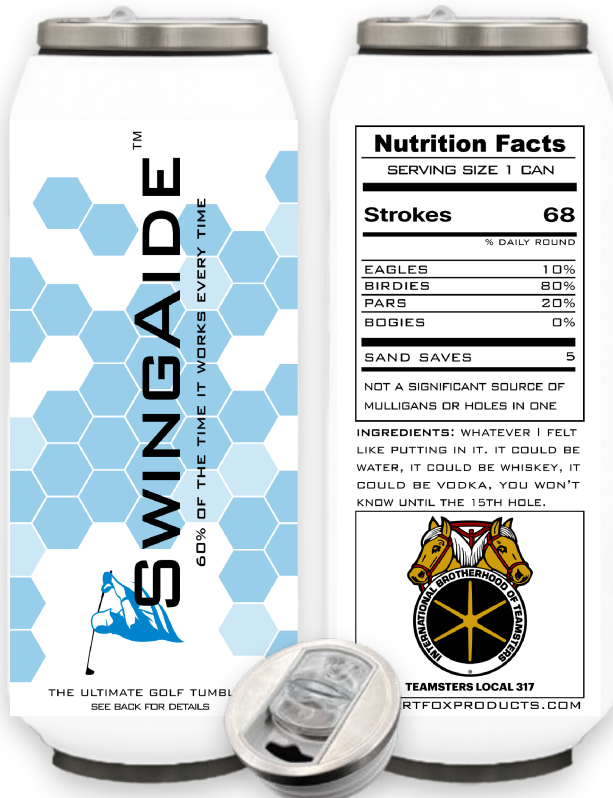

Front

Back

SwingAide Tumbler Details

Dimensions: 2.75" x 7.75" (D x H)

Artwork Area: 8.6" x 6.0" (W x H)