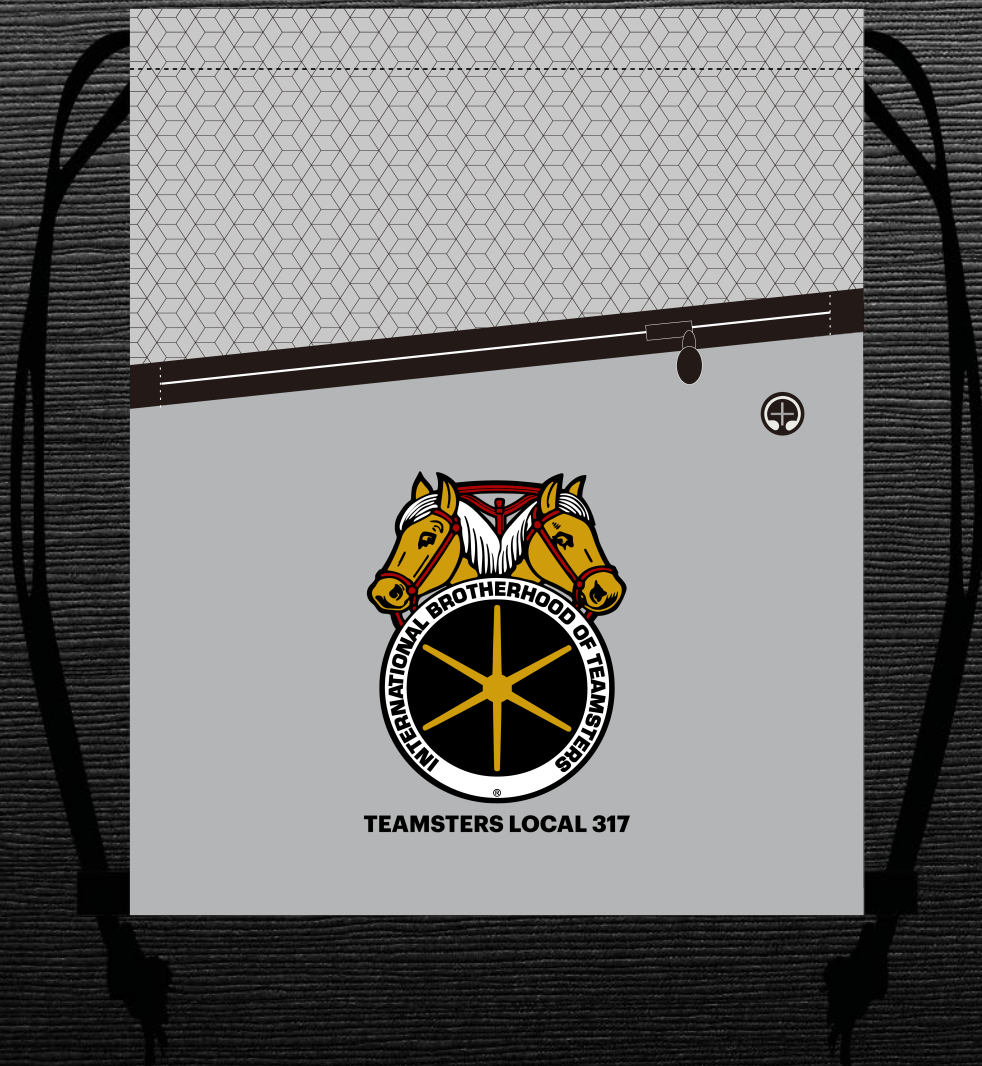

DESERTFOXGOLF.COM

Front

Back

Tumbler Classic Details

Dimensions: 2.75" x 7.75" (D x H)

Artwork Area: 8.6" x 6.0" (W x H)

DRAWSTRING BAG

THE PERFECT PACKAGE

Full Color Logo On Front

Black

Lightweight 210D Oxford Fabric

Dimensions: 13.4" x 16.5" (W x H x D)

Artwork Area: 7" x 7" (W x H)

Additional Lead Time Required

Back

Drawstring Bag Deluxe