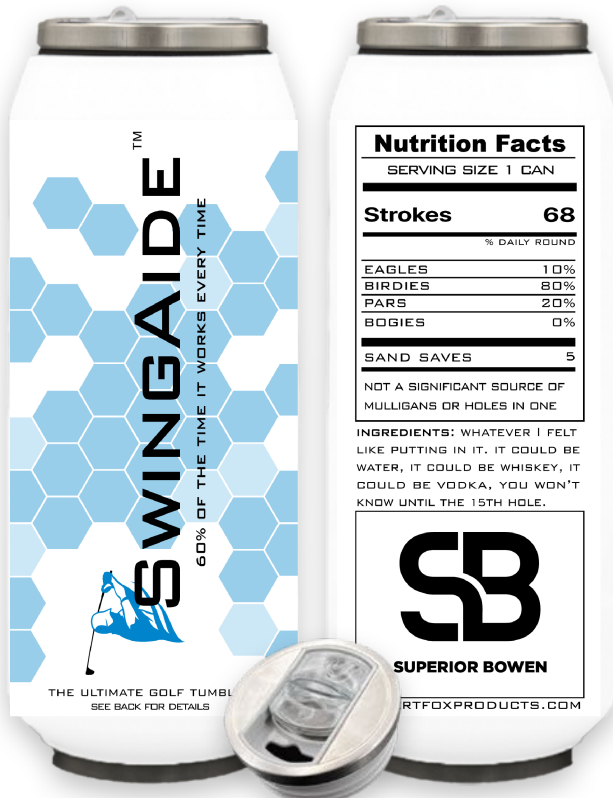

Front

Back

SwingAide Tumbler Details

Dimensions: 2.75" x 7.75" (D x H)

Artwork Area: 8.6" x 6.0" (W x H)