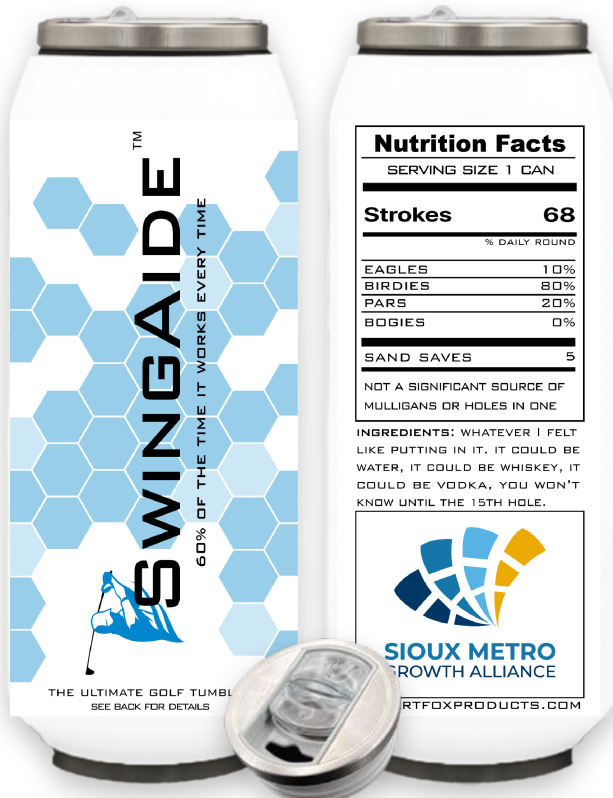

Nutrition Facts

SERVING SIZE 1 CAN

Strokes **68**

% DAILY ROUND

EAGLES 10%

BIRDIES 80%

PARS 20%

BOGIES 0%

SAND SAVES **5**

NOT A SIGNIFICANT SOURCE OF MULLIGANS OR HOLES IN ONE

INGREDIENTS: WHATEVER I FELT LIKE PUTTING IN IT. IT COULD BE WATER, IT COULD BE WHISKEY, IT COULD BE VODKA, YOU WON'T KNOW UNTIL THE 15TH HOLE.

SIoux METRO
GROWTH ALLIANCE

DESERTFOXPRODUCTS.COM

Front

Back

SwingAide Tumbler Details

Dimensions: 2.75" x 7.75" (D x H)

Artwork Area: 8.6" x 6.0" (W x H)

Any Color