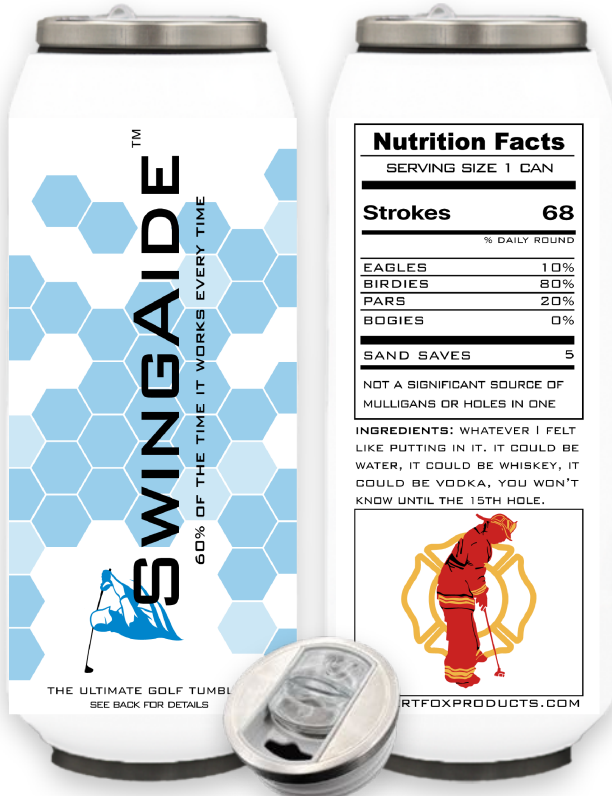

Front

Back

SwingAide Tumbler Details

Dimensions: 2.75" x 7.75" (D x H)

Artwork Area: 8.6" x 6.0" (W x H)