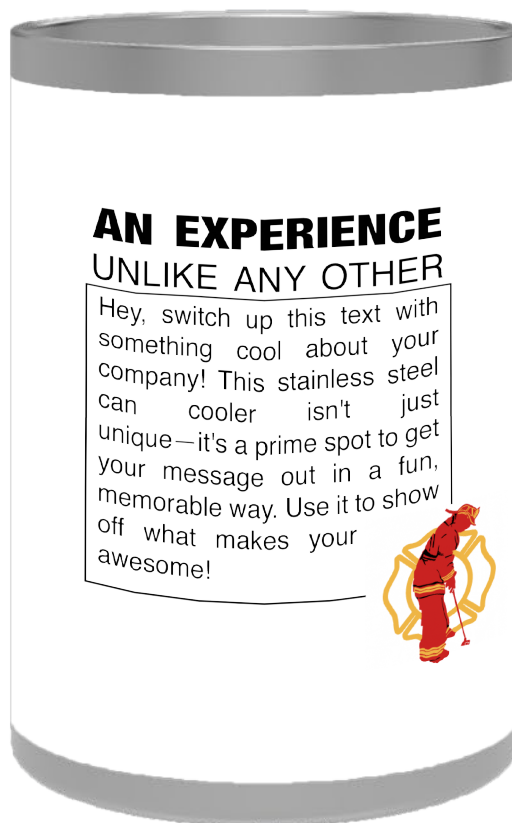

Back

Any Color