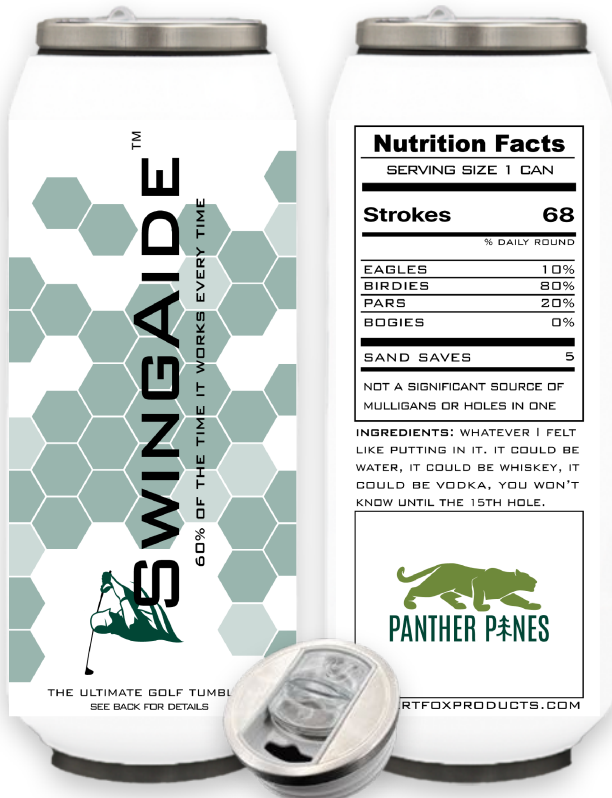

Front

Back

Any Color

SwingAide Tumbler

SwingAide Artwork

Nutrition Facts

SERVING SIZE 1 CAN

Strokes **68**

% DAILY ROUND

EAGLES 10%

BIRDIES 80%

PARS 20%

BOGIES 0%

SAND SAVES **5**

NOT A SIGNIFICANT SOURCE OF MULLIGANS OR HOLES IN ONE

INGREDIENTS: WHATEVER I FELT LIKE PUTTING IN IT. IT COULD BE WATER, IT COULD BE WHISKEY, IT COULD BE VODKA, YOU WON'T KNOW UNTIL THE 15TH HOLE.

DESERTFOXPRODUCTS.COM

Front

Back

SwingAide Tumbler Details

Dimensions: 2.75" x 7.75" (D x H)

Artwork Area: 8.6" x 6.0" (W x H)

Any Color

DRAWSTRING BAG