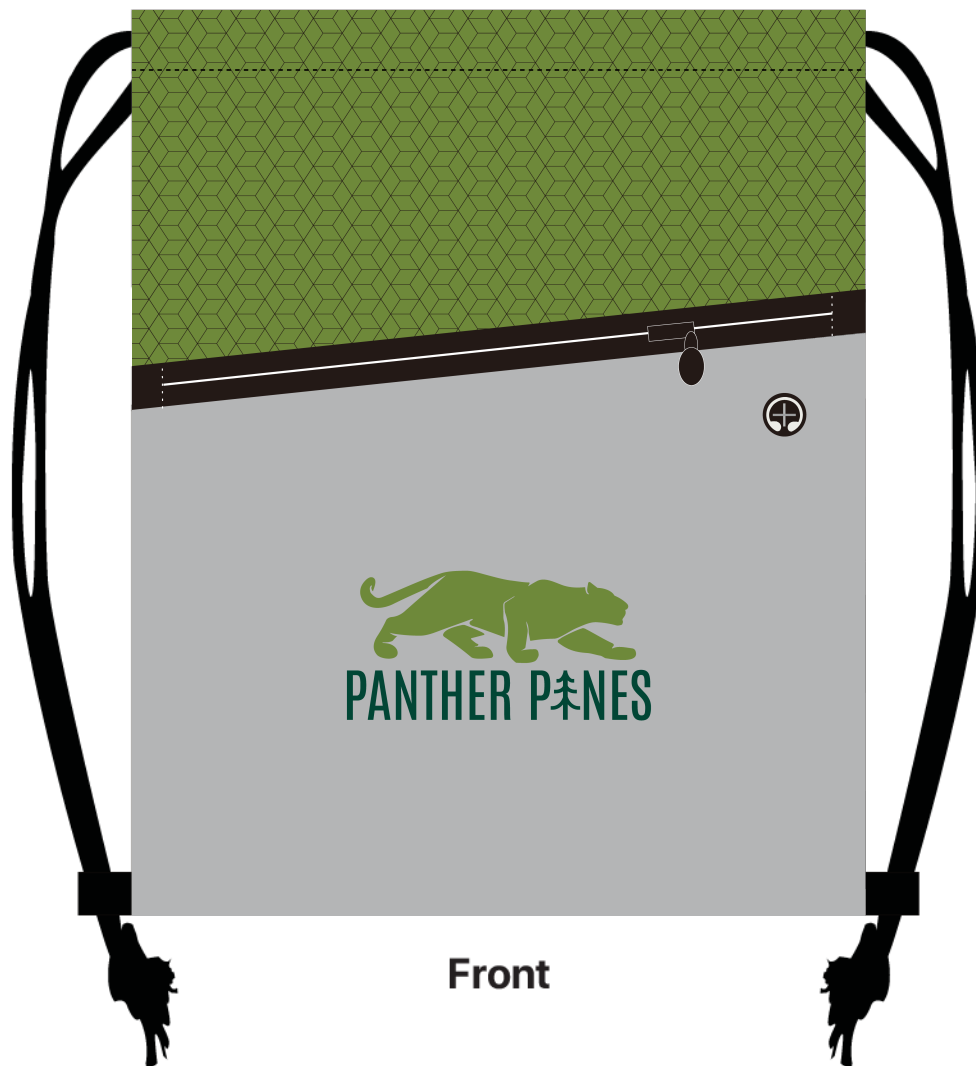

Full Color Logo On Front

Black

Lightweight 210D Oxford Fabric

Dimensions: 13.4" x 16.5" (W x H x D)

Artwork Area: 7" x 7" (W x H)

Additional Lead Time Required

Drawstring Bag Deluxe

Drawstring Bag Deluxe Artwork

Front

Delux Details

Dual Drawstring Backpack Design

Full Color Logo On Front

Custom Color

Front Pocket w/ Zipper

Lightweight 210D Oxford Fabric

Dimensions: 13.4" x 16.5" (W x H x D)