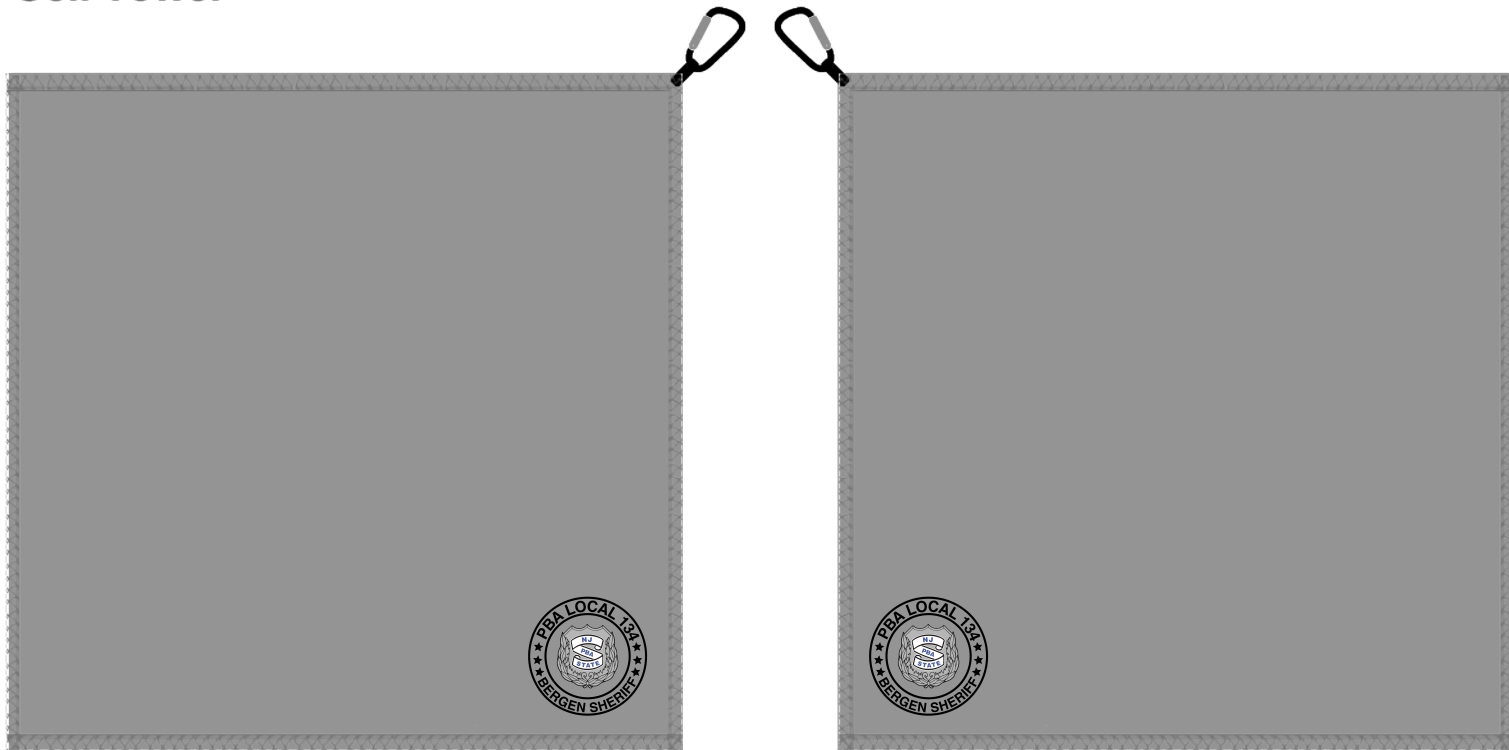

Golf Towel

Golf Towel

Front

Back

Golf Towel Details

Dimensions: 16" x 16" (W x H)

Logo Area: 2.1" x 2.3" (W x H)

Towel color can be fully customized

Logo is placed on front and back in the corners to optimize viewing when hung from the golf bag.