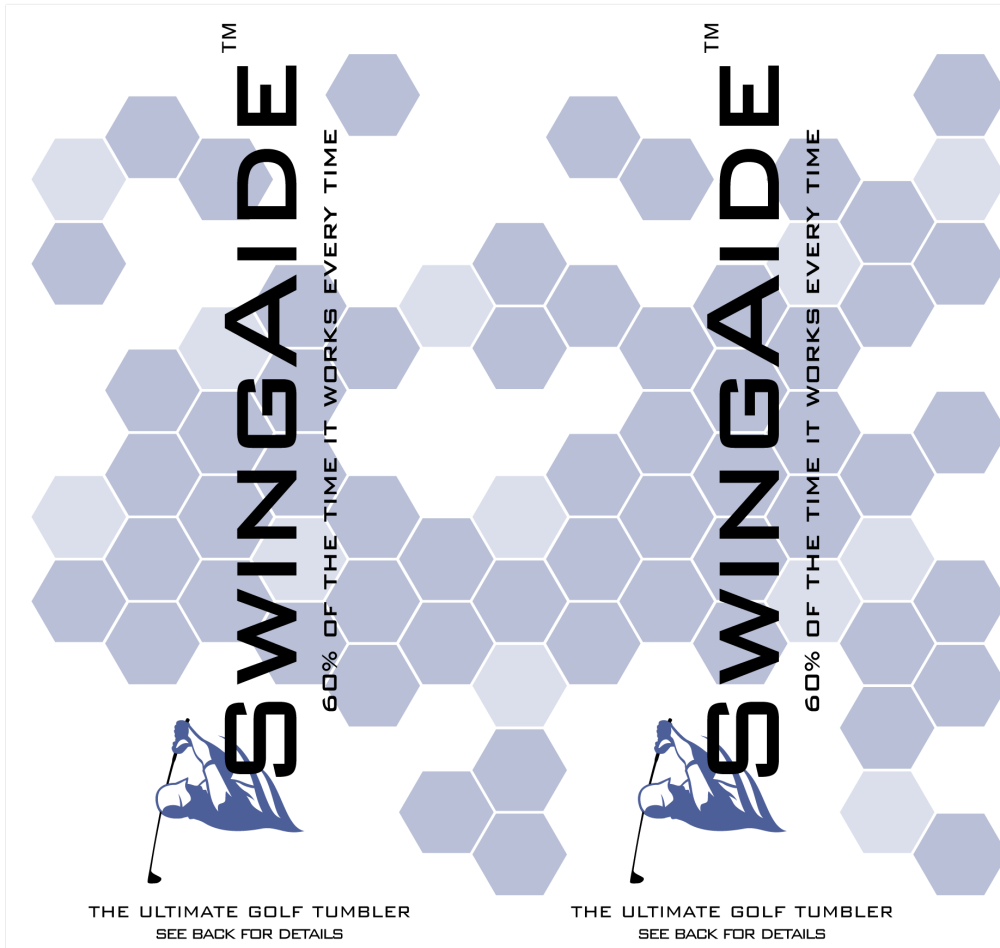

Can Cooler Details

Dimensions: 2.75" x 4.25" (D x H)

Artwork Area: 8.6" x 2.25" (W x H)

Front

Back

Any Color

SwingAide Tumbler

SwingAide Artwork