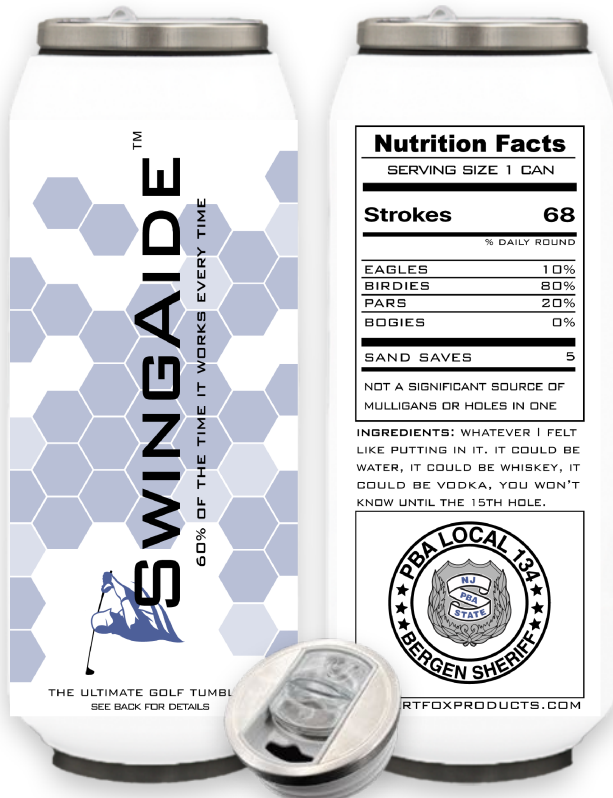

Front

Back

SwingAide Tumbler Details

Dimensions: 2.75" x 7.75" (D x H)

Artwork Area: 8.6" x 6.0" (W x H)