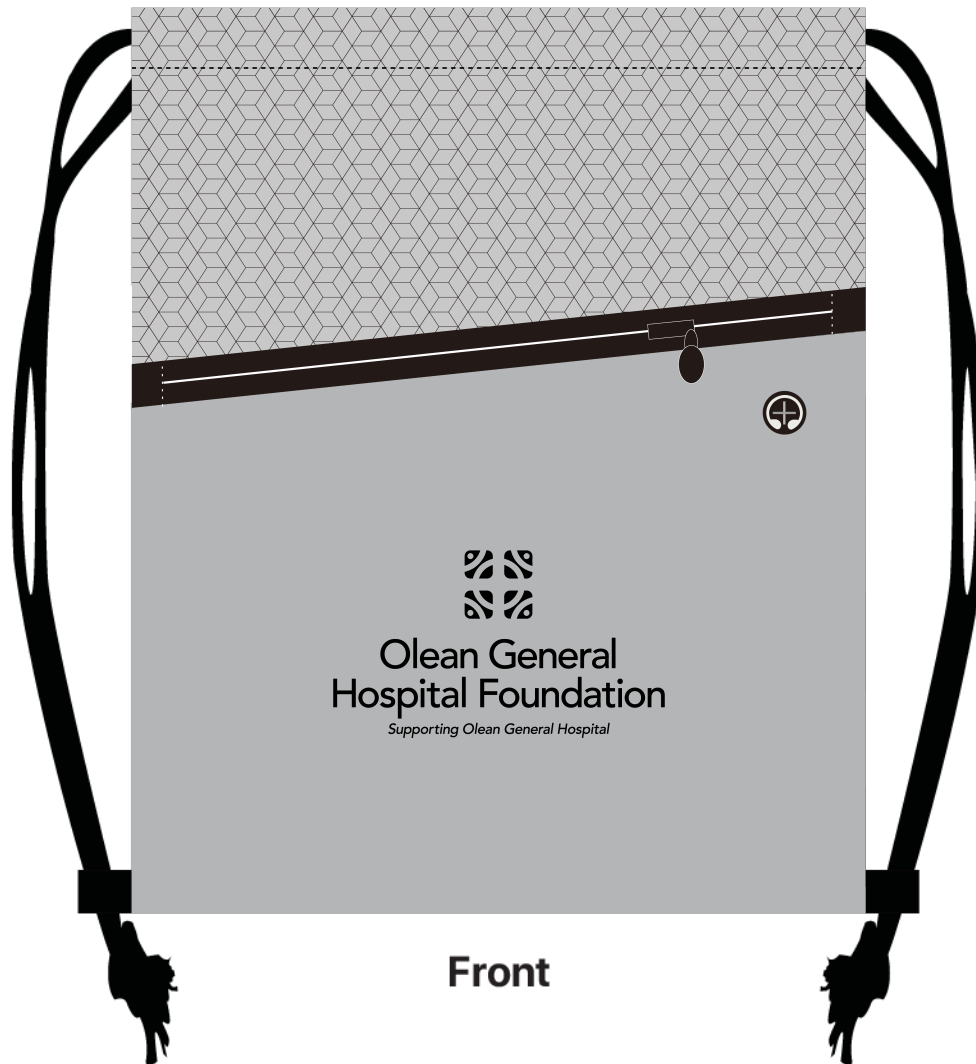

Full Color Logo On Front

Black

Lightweight 210D Oxford Fabric

Dimensions: 13.4" x 16.5" (W x H x D)

Artwork Area: 7" x 7" (W x H)

Additional Lead Time Required

Drawstring Bag Deluxe

Drawstring Bag Deluxe Artwork

Front

Delux Details

Dual Drawstring Backpack Design

Full Color Logo On Front

Custom Color

Front Pocket w/ Zipper

Lightweight 210D Oxford Fabric

Dimensions: 13.4" x 16.5" (W x H x D)