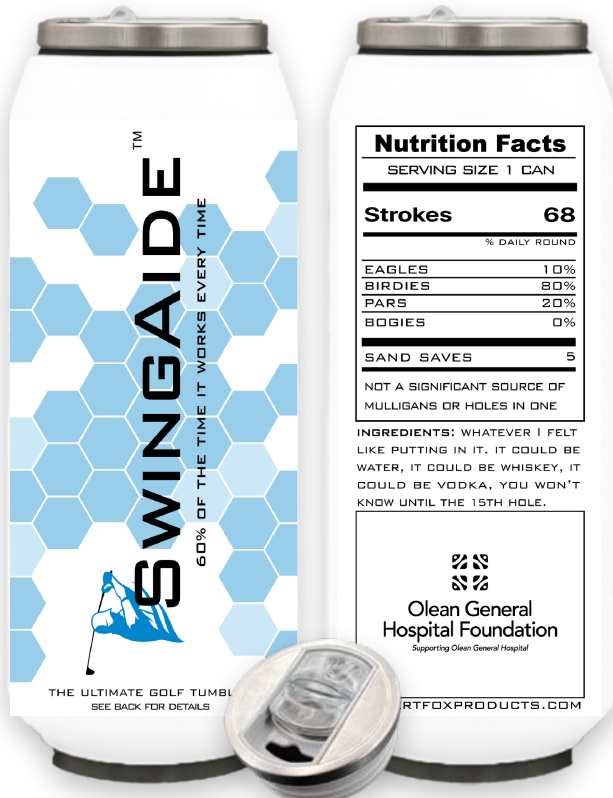

Front

Back

SwingAide Tumbler Details

Dimensions: 2.75" x 7.75" (D x H)

Artwork Area: 8.6" x 6.0" (W x H)