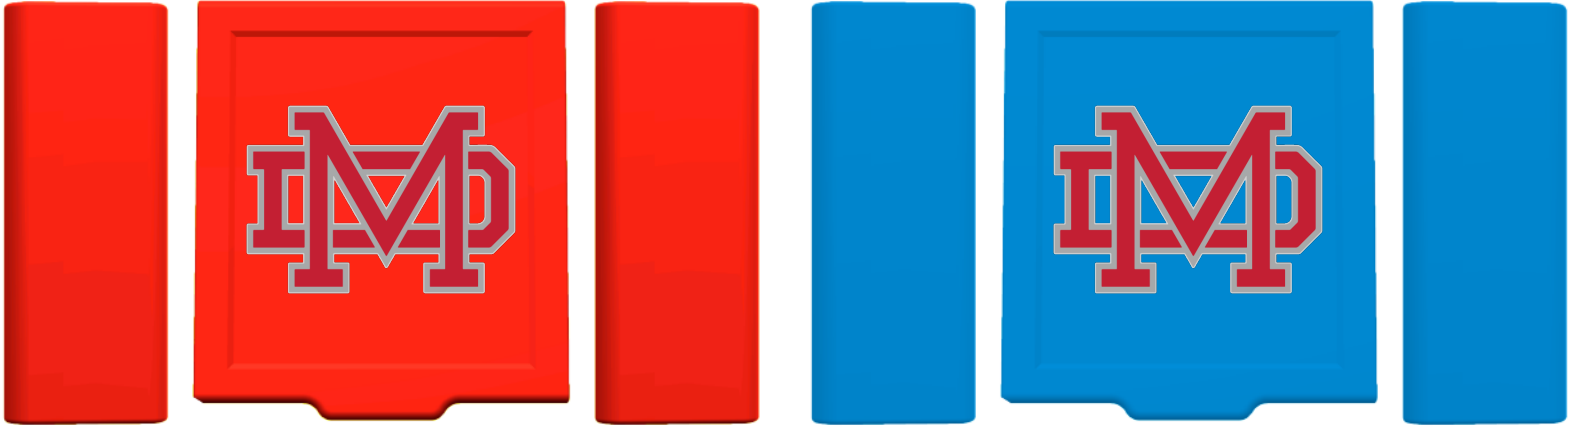

Phone Caddy

Wing

Faceplate

Wing

Faceplate Details

Logo Area: 2.1" x 2.3" (W x H)

Wing Details

Logo Area (x2): 0.8" x 2.75" (W x H)