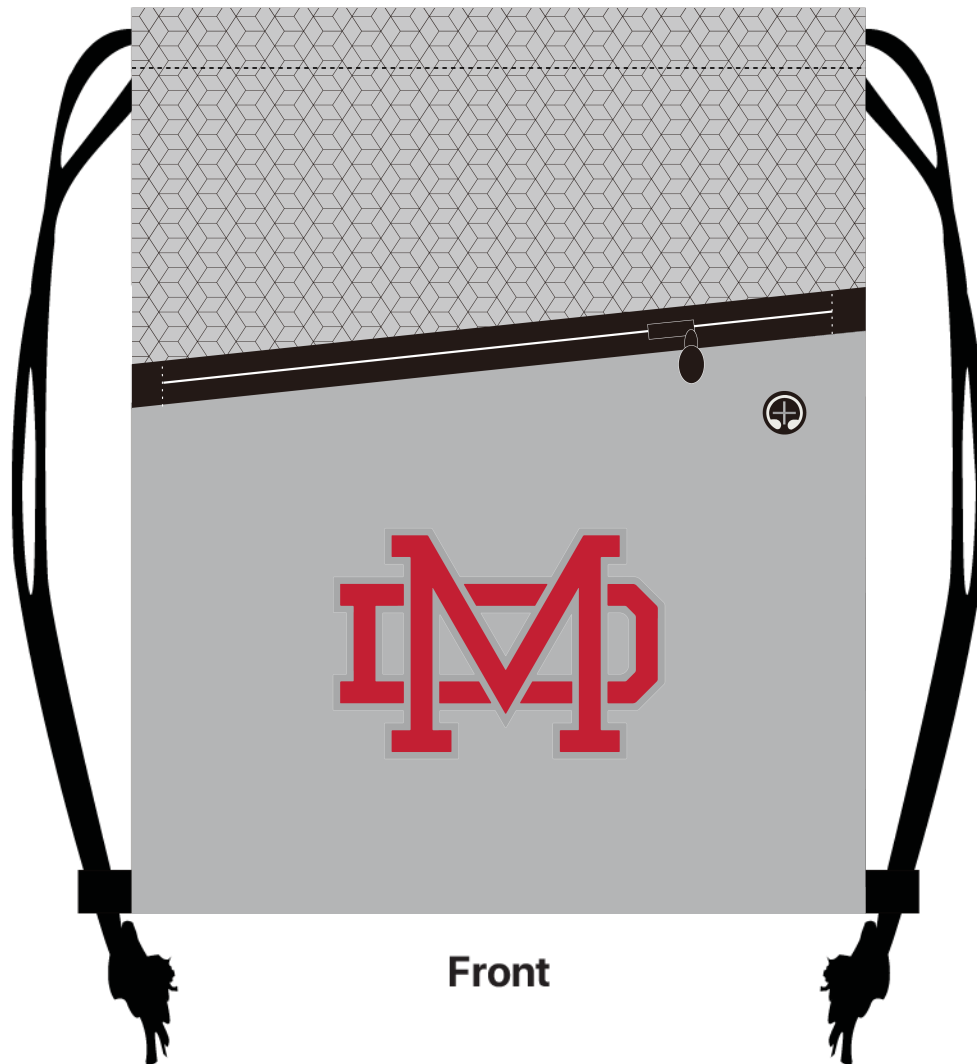

Drawstring Bag Deluxe

Drawstring Bag Deluxe Artwork

Front

Delux Details

Dual Drawstring Backpack Design

Full Color Logo On Front

Custom Color

Front Pocket w/ Zipper

Lightweight 210D Oxford Fabric

Dimensions: 13.4" x 16.5" (W x H x D)

Artwork Area: 7" x 7" (W x H)

Additional Lead Time Required