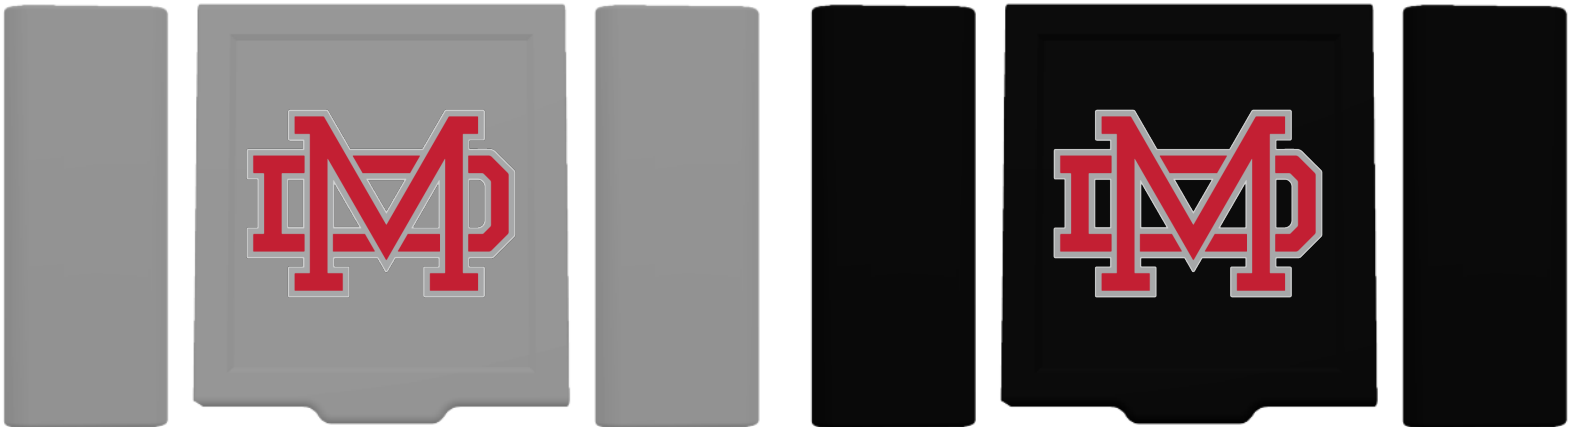

Phone Caddy

Wing

Faceplate

Wing

Faceplate Details

Logo Area: 2.1" x 2.3" (W x H)

Wing Details

Logo Area (x2): 0.8" x 2.75" (W x H)