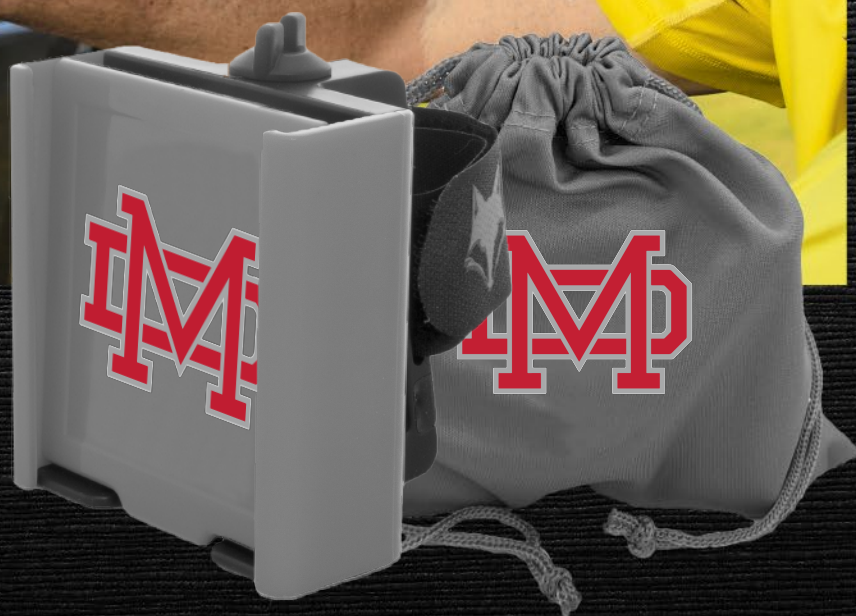

PHONE CADDY

THE BEST PHONE HOLDER FOR GOLF

Patented PhoneFIT™ Technology
Fits Vast Majority of Smart Phones

BUILT BY GOLFERS FOR GOLFERS