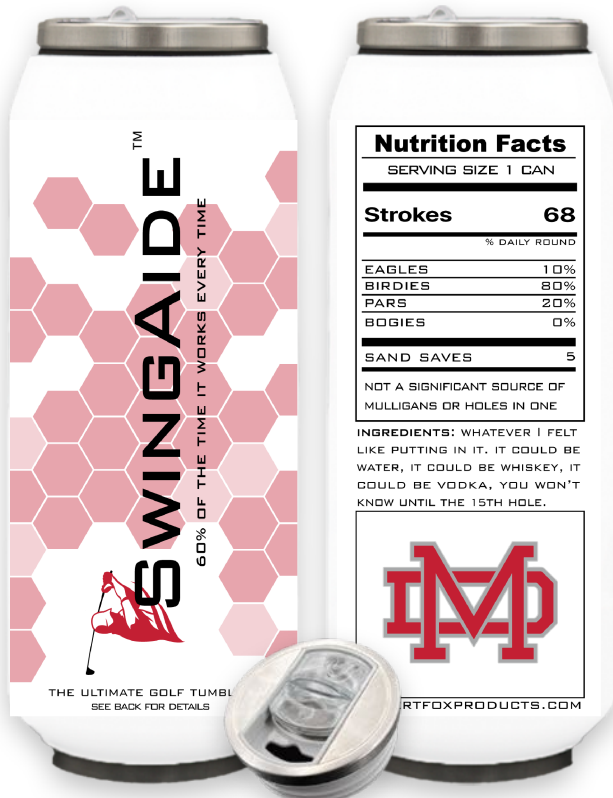

Front

Back

Any Color

SwingAide Tumbler

SwingAide Artwork

Nutrition Facts	
SERVING SIZE 1 CAN	
Strokes	68
% DAILY ROUND	
EAGLES	10%
BIRDIES	80%
PARS	20%
BOGIES	0%
SAND SAVES	5
NOT A SIGNIFICANT SOURCE OF MULLIGANS OR HOLES IN ONE	

INGREDIENTS: WHATEVER I FELT LIKE PUTTING IN IT. IT COULD BE WATER, IT COULD BE WHISKEY, IT COULD BE VODKA, YOU WON'T KNOW UNTIL THE 15TH HOLE.

DESERTFOXPRODUCTS.COM

Front

Back

SwingAide Tumbler Details

Dimensions: 2.75" x 7.75" (D x H)