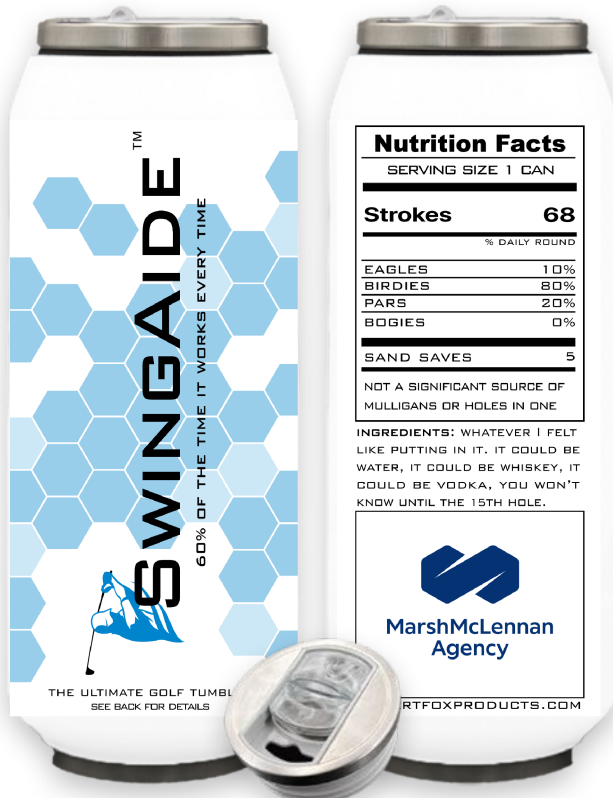

Front

Back

SwingAide Tumbler

SwingAide Artwork

Nutrition Facts

SERVING SIZE 1 CAN

Strokes **68**

% DAILY ROUND

EAGLES 10%

BIRDIES 80%

PARS 20%

BOGIES 0%

SAND SAVES **5**

NOT A SIGNIFICANT SOURCE OF MULLIGANS OR HOLES IN ONE

INGREDIENTS: WHATEVER I FELT LIKE PUTTING IN IT. IT COULD BE WATER, IT COULD BE WHISKEY, IT COULD BE VODKA, YOU WON'T KNOW UNTIL THE 15TH HOLE.

MarshMcLennan
Agency

DESERTFOXPRODUCTS.COM

Front

Back

SwingAide Tumbler Details

Dimensions: 2.75" x 7.75" (D x H)

Artwork Area: 8.6" x 6.0" (W x H)

Any Color