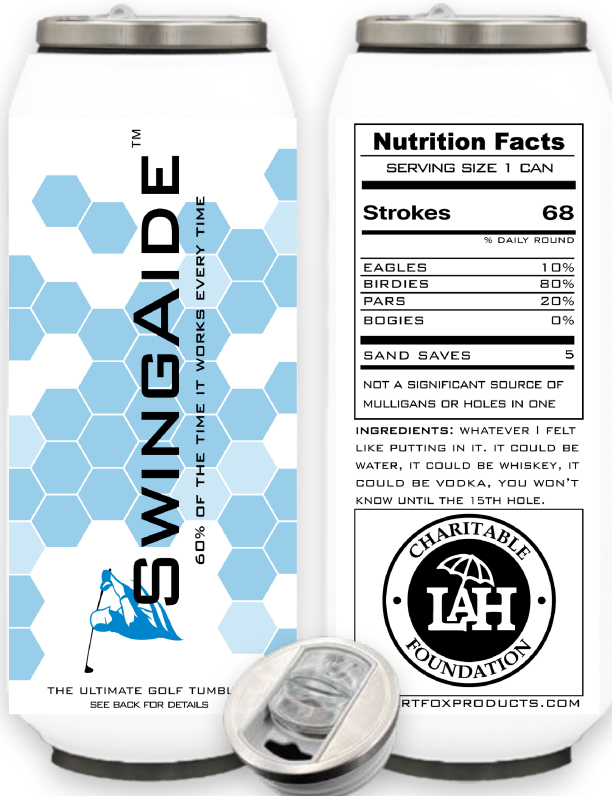

Front

Back

SwingAide Tumbler Details

Dimensions: 2.75" x 7.75" (D x H)

Artwork Area: 8.6" x 6.0" (W x H)