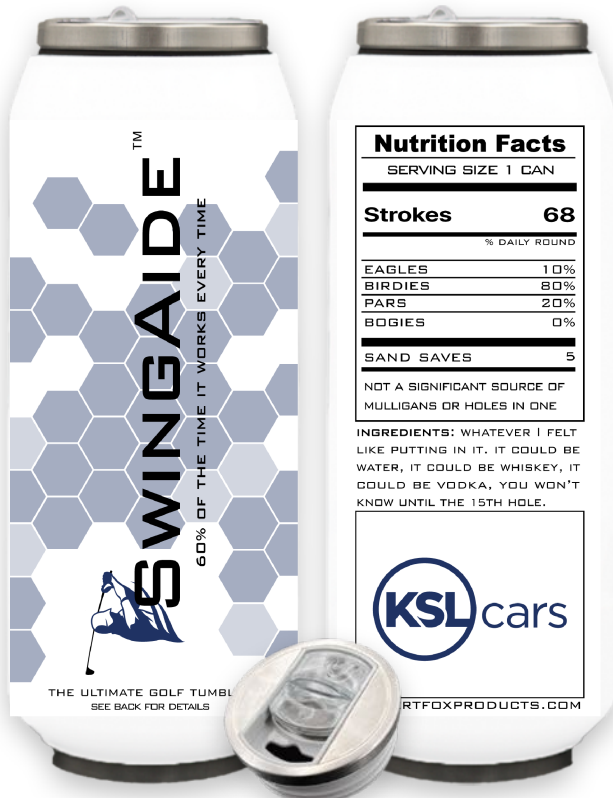

Front

Back

SwingAide Tumbler Details

Dimensions: 2.75" x 7.75" (D x H)

Artwork Area: 8.6" x 6.0" (W x H)