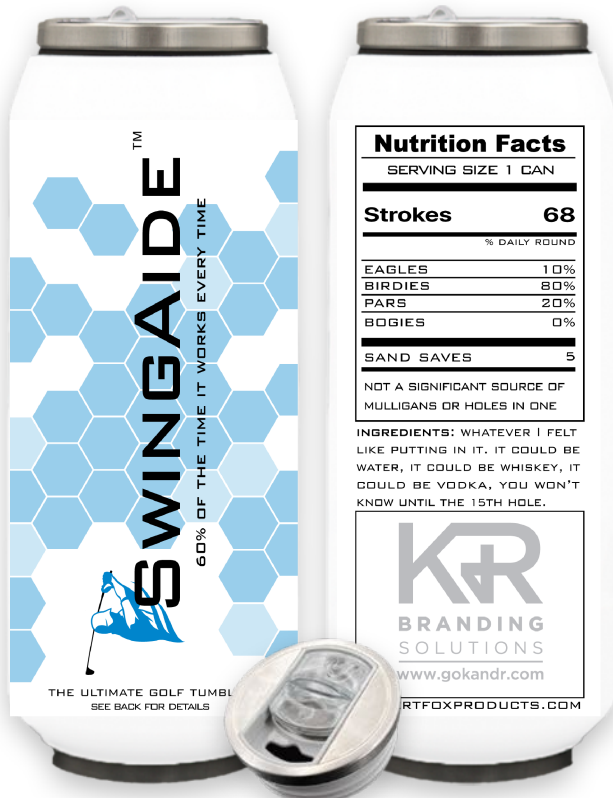

Nutrition Facts

SERVING SIZE 1 CAN

Strokes **68**

% DAILY ROUND

EAGLES 10%

BIRDIES 80%

PARS 20%

BOGIES 0%

SAND SAVES **5**

NOT A SIGNIFICANT SOURCE OF MULLIGANS OR HOLES IN ONE

INGREDIENTS: WHATEVER I FELT LIKE PUTTING IN IT. IT COULD BE WATER, IT COULD BE WHISKEY, IT COULD BE VODKA, YOU WON'T KNOW UNTIL THE 15TH HOLE.

K&R

BRANDING
SOLUTIONS

www.gokandr.com

DESERTFOXPRODUCTS.COM

Front

Back

SwingAide Tumbler Details

Dimensions: 2.75" x 7.75" (D x H)