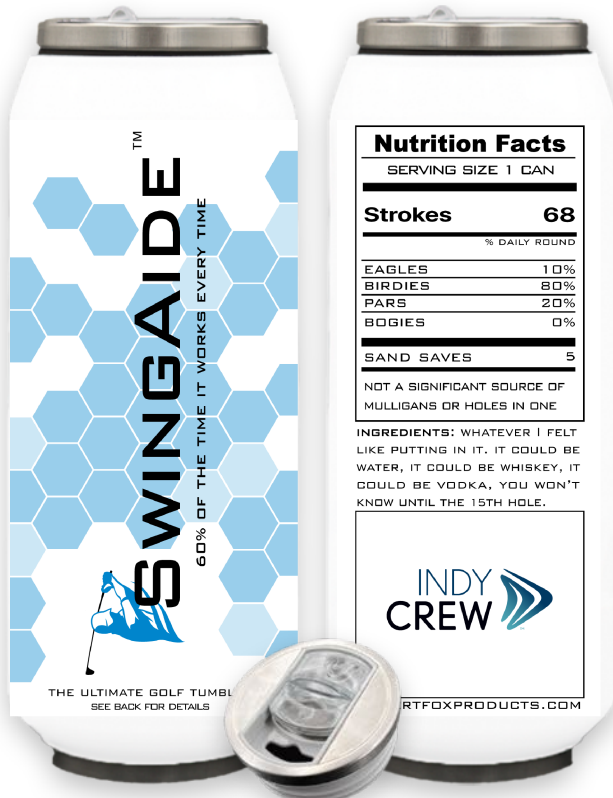

Front

Back

SwingAide Tumbler Details

Dimensions: 2.75" x 7.75" (D x H)

Artwork Area: 8.6" x 6.0" (W x H)