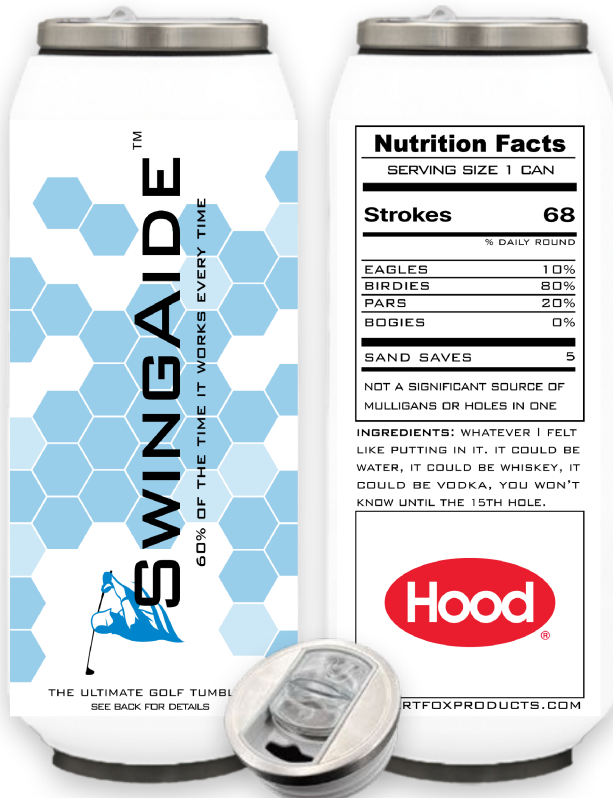

Front

Back

SwingAide Tumbler Details

Dimensions: 2.75" x 7.75" (D x H)

Artwork Area: 8.6" x 6.0" (W x H)