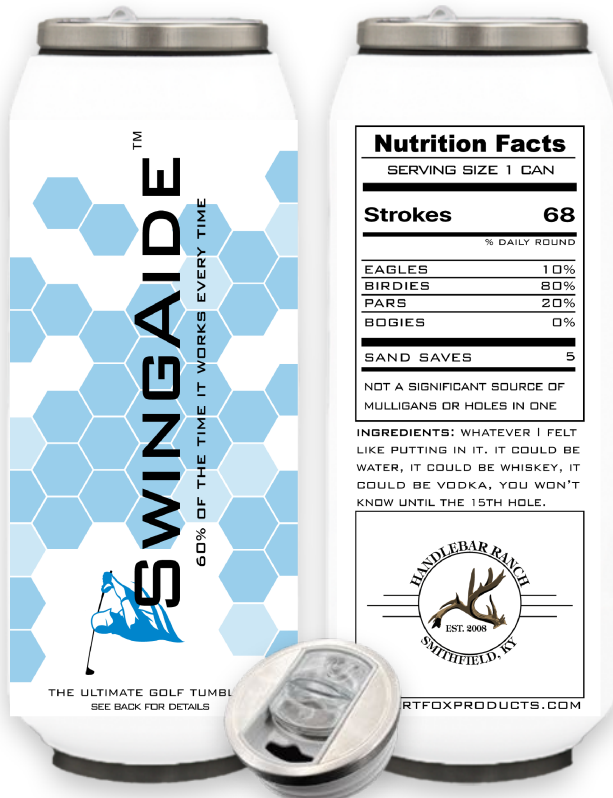

Can Cooler Details

Dimensions: 2.75" x 4.25" (D x H)

Artwork Area: 8.6" x 2.25" (W x H)

Front

Back

SwingAide Tumbler

SwingAide Artwork

Nutrition Facts	
SERVING SIZE 1 CAN	
Strokes	68
% DAILY ROUND	
EAGLES	10%
BIRDIES	80%
PARS	20%
BOGIES	0%
SAND SAVES	5
NOT A SIGNIFICANT SOURCE OF MULLIGANS OR HOLES IN ONE	

INGREDIENTS: WHATEVER I FELT LIKE PUTTING IN IT. IT COULD BE WATER, IT COULD BE WHISKEY, IT COULD BE VODKA, YOU WON'T KNOW UNTIL THE 15TH HOLE.

DESERTFOXPRODUCTS.COM

Front

Back

SwingAide Tumbler Details

Dimensions: 2.75" x 7.75" (D x H)