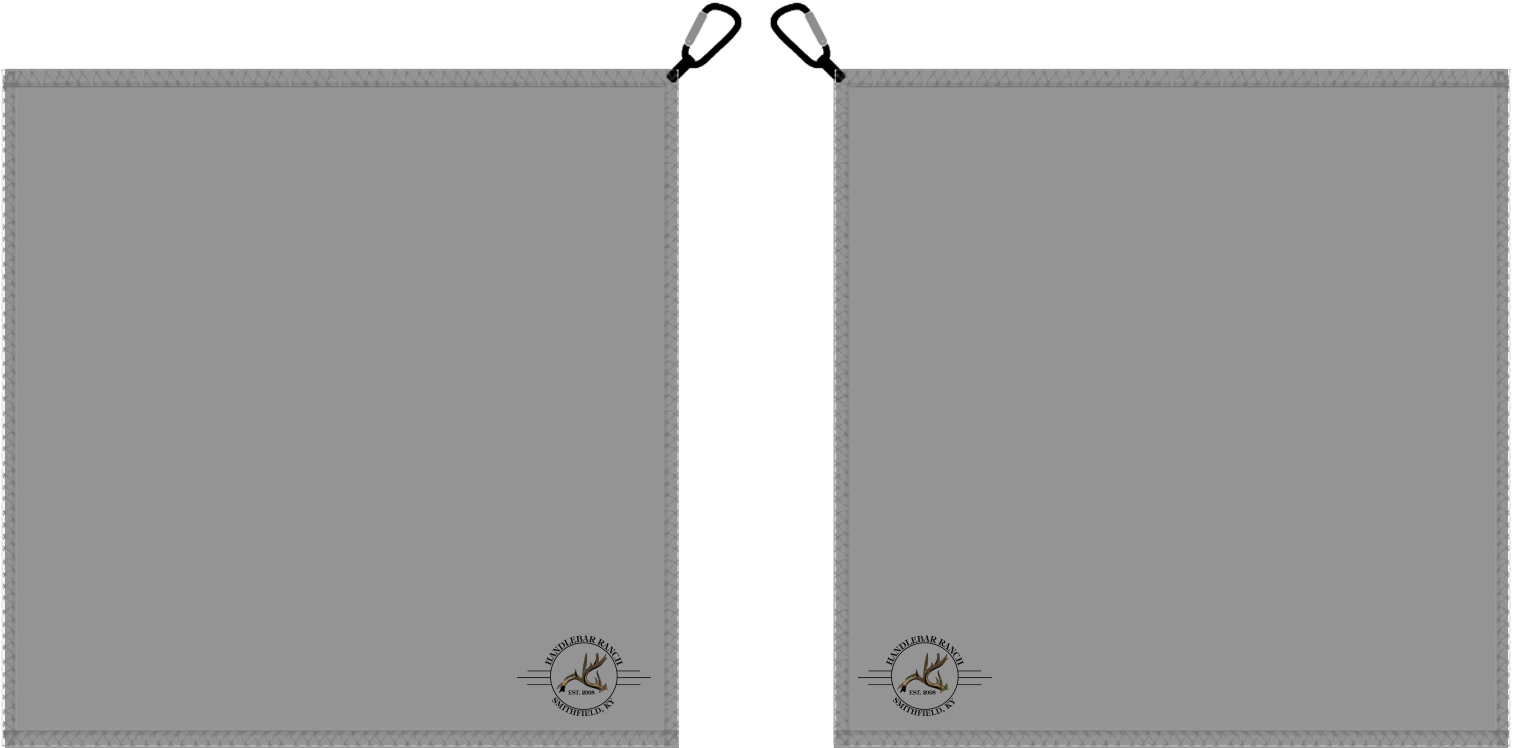

Golf Towel

Golf Towel

Front

Back

Golf Towel Details

Dimensions: 16" x 16" (W x H)

Logo Area: 2.1" x 2.3" (W x H)

Towel color can be fully customized

Logo is placed on front and back in the corners to optimize viewing when hung from the golf bag.