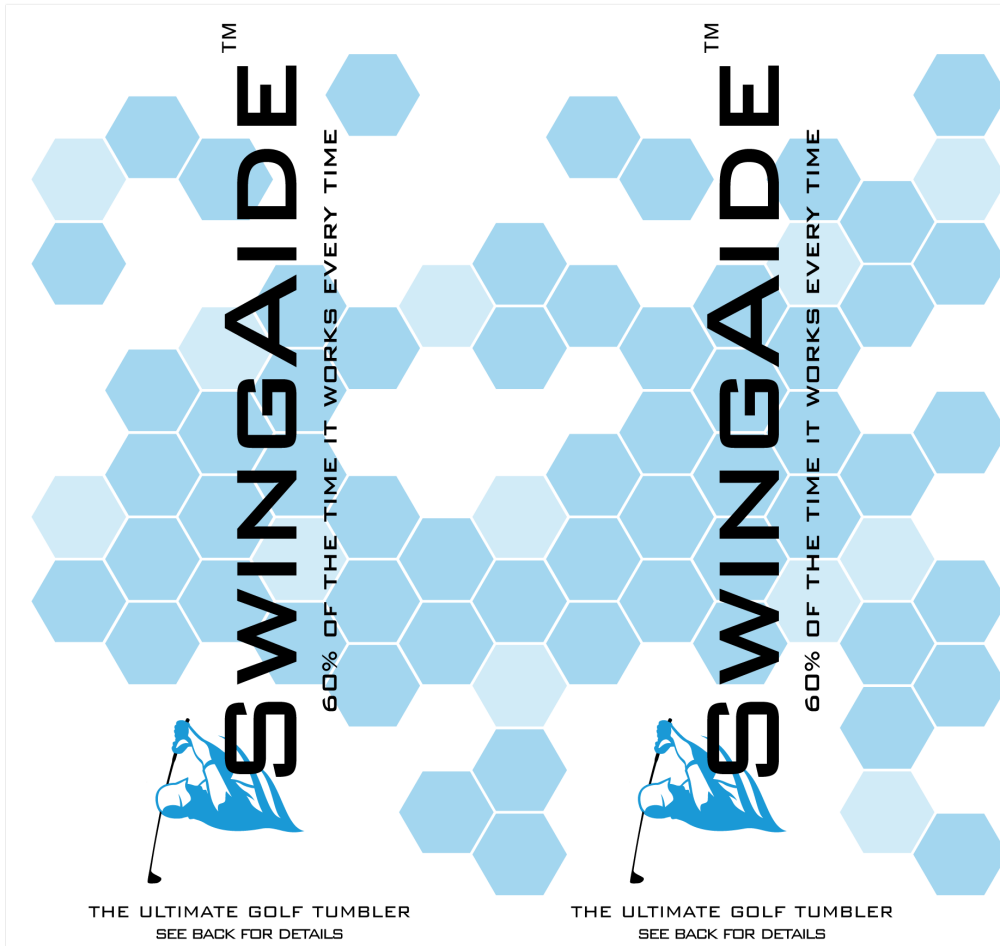

Can Cooler Details

Dimensions: 2.75" x 4.25" (D x H)

Artwork Area: 8.6" x 2.25" (W x H)

Front

Back

Any Color

SwingAide Tumbler

SwingAide Artwork