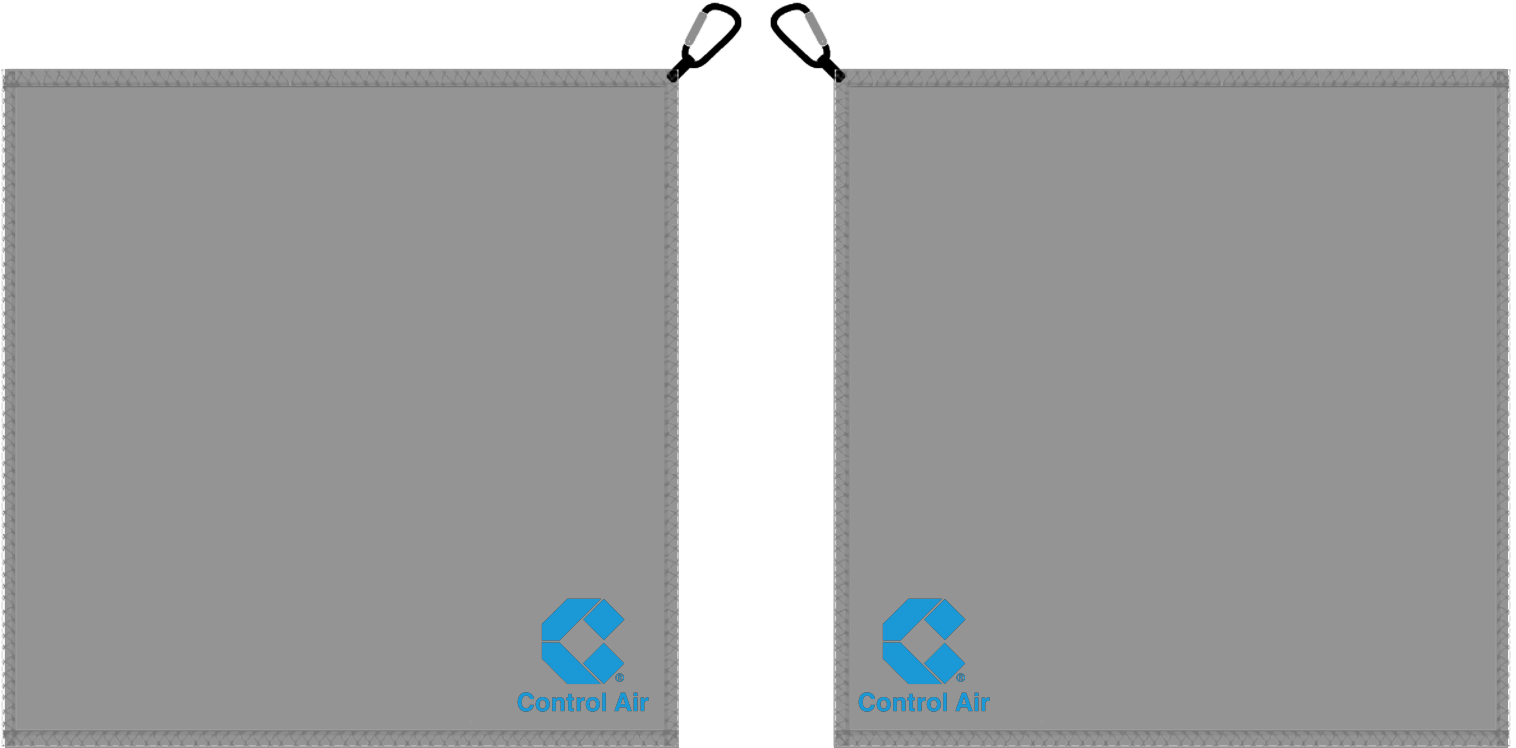

Golf Towel

Golf Towel

Front

Back

Golf Towel Details

Dimensions: 16" x 16" (W x H)

Logo Area: 2.1" x 2.3" (W x H)

Towel color can be fully customized

Logo is placed on front and back in the corners to optimize viewing when hung from the golf bag.