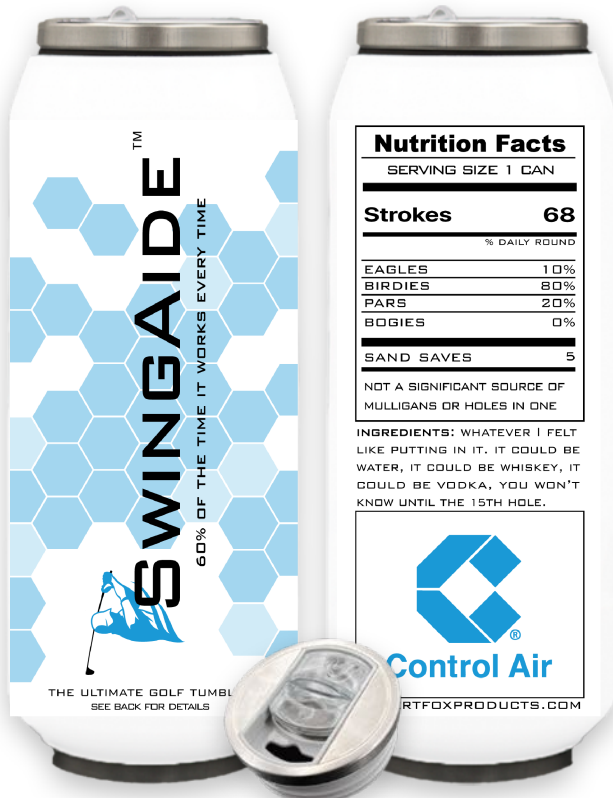

Front

Back

SwingAide Tumbler Details

Dimensions: 2.75" x 7.75" (D x H)

Artwork Area: 8.6" x 6.0" (W x H)