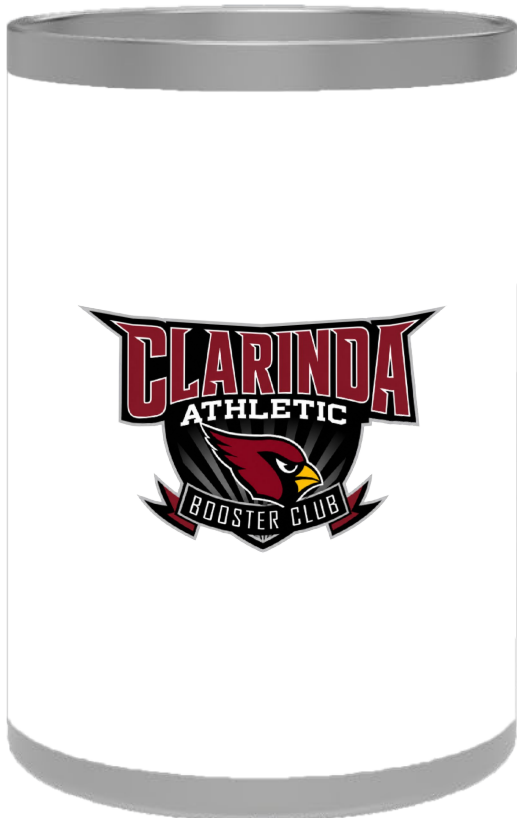

Can Cooler Details

Dimensions: 2.75" x 4.25" (D x H)

Artwork Area: 8.6" x 2.25" (W x H)

Front