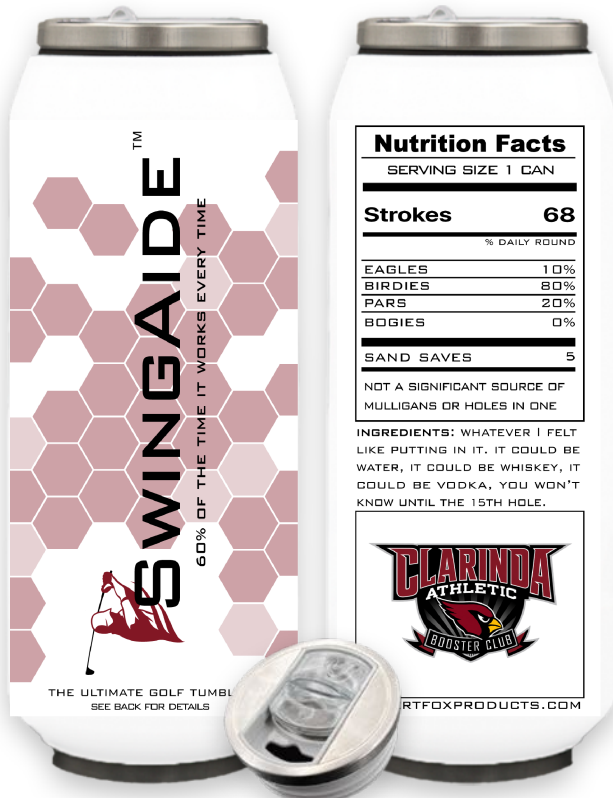

Front

Back

SwingAide Tumbler Details

Dimensions: 2.75" x 7.75" (D x H)

Artwork Area: 8.6" x 6.0" (W x H)