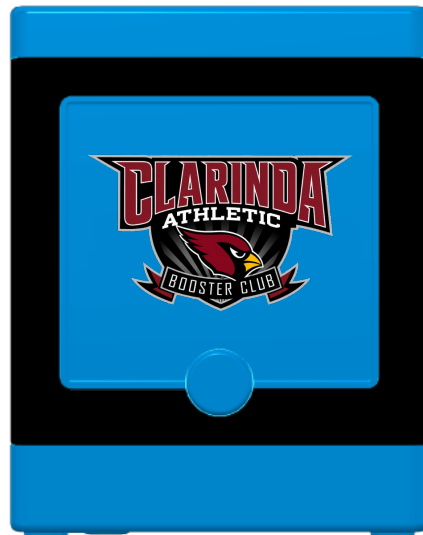

DJ-10

WIRELESS GOLF SPEAKER

Great sound in a small package.
Built from the ground up for customization.

BUILT BY GOLFERS FOR GOLFERS

DJ-10 Speaker

Speaker Box

Speaker

Speaker Box Details

Dimensions: 4.1" x 4.3" (W x H)
Logo Area: 2.5" x 2.5" (W x H)

Speaker Details

Dimensions: 4.1" x 4.3" (W x H)
Logo Area: 2.2" x 2.1" (W x H)

PHONE CADDY

THE BEST PHONE HOLDER FOR GOLF

Patented PhoneFIT™ Technology
Fits Vast Majority of Smart Phones