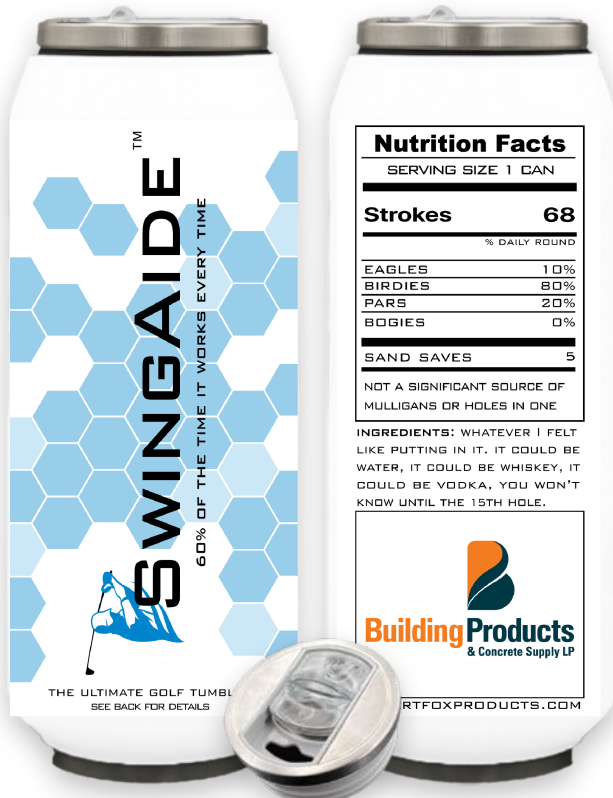

Front

Back

SwingAide Tumbler Details

Dimensions: 2.75" x 7.75" (D x H)

Artwork Area: 8.6" x 6.0" (W x H)