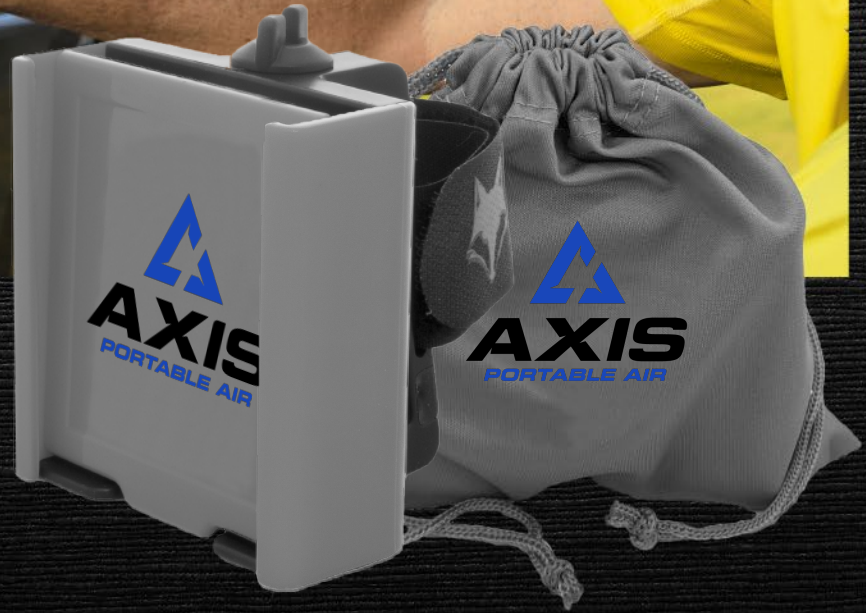

PHONE CADDY

THE BEST PHONE HOLDER FOR GOLF

Patented PhoneFIT™ Technology
Fits Vast Majority of Smart Phones

BUILT BY GOLFERS FOR GOLFERS