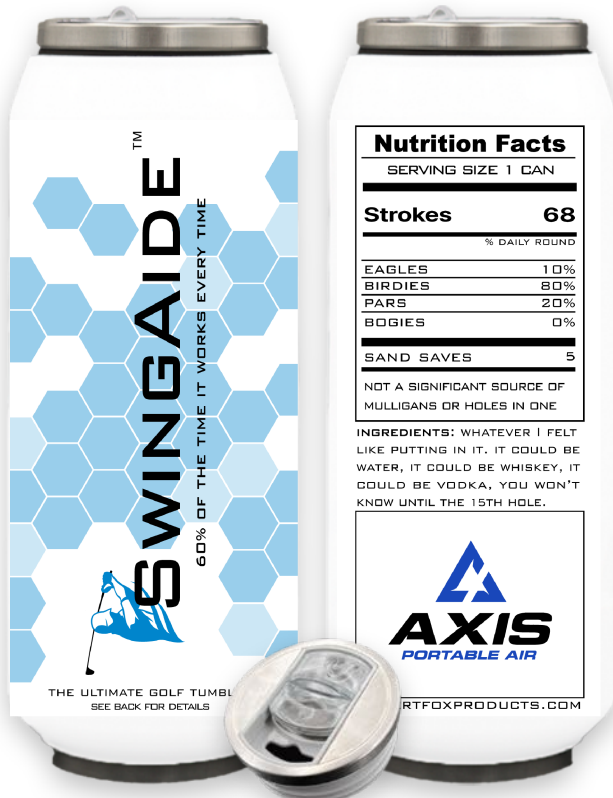

Front

Back

SwingAide Tumbler Details

Dimensions: 2.75" x 7.75" (D x H)

Artwork Area: 8.6" x 6.0" (W x H)