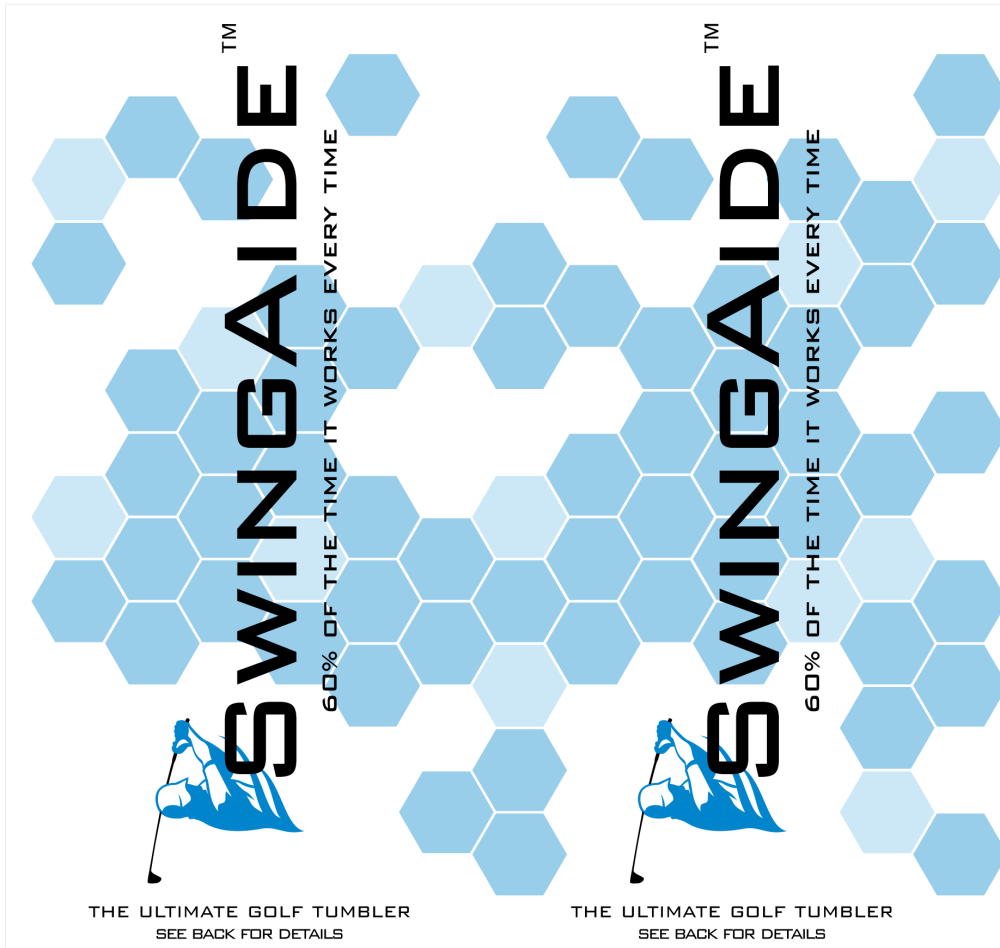

Can Cooler Details

Dimensions: 2.75" x 4.25" (D x H)

Artwork Area: 8.6" x 2.25" (W x H)

Front

Back

Any Color

SwingAide Tumbler

SwingAide Artwork